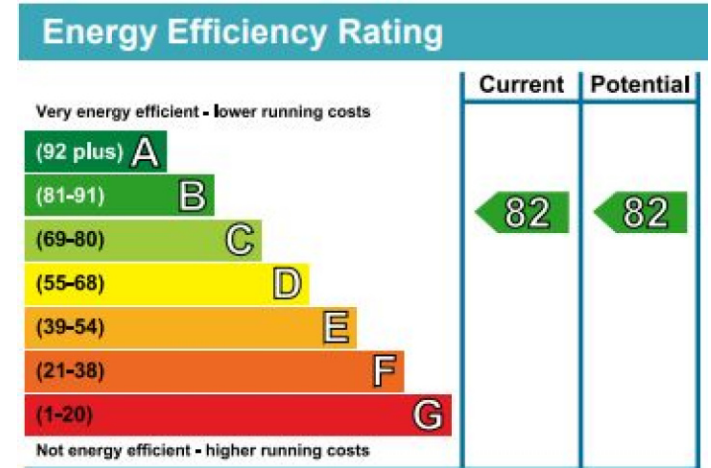

Benham & Reeves

Heritage Avenue, Colindale, NW9

£369 per week, £1,600 per month + fees

www.benhams.com

15BHNW9
3RD FLOOR. LIVING SPACE = 4.66M X 4.54M
BEDROOM 1 = 3.48M X 2.50M

Whilst every attempt has been made to ensure the accuracy of the floor plan contained here, measurements of doors, windows, rooms and any other items are approximate and no responsibility is taken for any error, omission, or mis-statement. This plan is for illustrative purposes only and should be used as such by any prospective purchaser. The services, systems and appliances shown have not been tested and no guarantee as to their operability or efficiency can be given
Made with Metropix ©2016