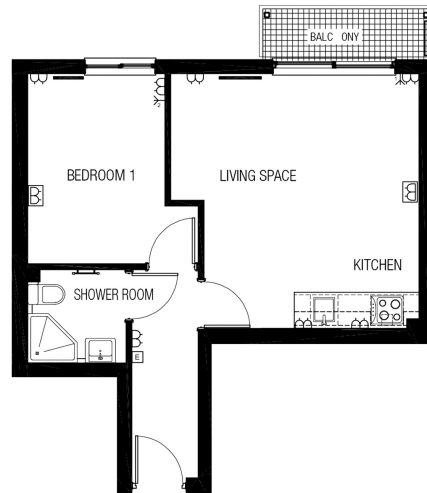

Benham & Reeves

Heritage Avenue, Colindale, NW9

£369 per week, £1,600 per month + fees

www.benhams.com

15BHNW9
3RD FLOOR. LIVING SPACE = 4.66M X 4.54M
BEDROOM 1 = 3.48M X 2.50M

Whilst every attempt has been made to ensure the accuracy of the floor plan contained here, measurements of doors, windows, rooms and any other items are approximate and no responsibility is taken for any error, omission, or mis-statement. This plan is for illustrative purposes only and should be used as such by any prospective purchaser. The services, systems and appliances shown have not been tested and no guarantee as to their operability or efficiency can be given
Made with Metropix ©2016