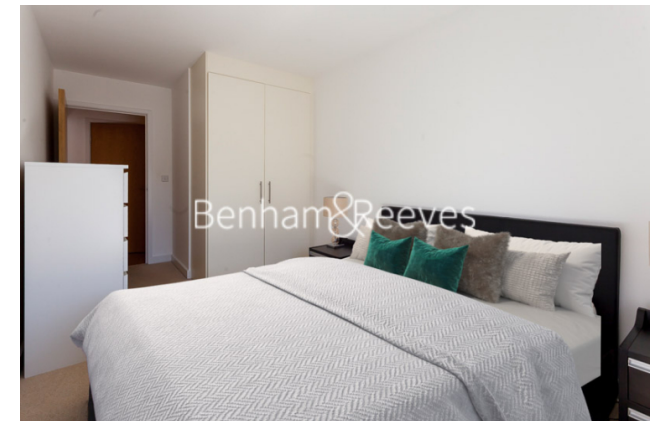

1 Bedroom   1 Bathroom   Furnished

ON SITE AGENT

Contemporary 3rd floor apartment situated in a desirable development in North West London with excellent facilities onsite. An ideal 5-minute walk (0.4 miles) from Colindale underground station (Northern line). EPC-B

MORE PROPERTIES TO OFFER

Please [click here](#) for full detail

Property features

Selection of Amenities On-site | Well Tended Communal Gardens | Private Balcony | Tastefully Furnished | Situated within Beaufort Park, Colindale NW9 | EPC-C | 24 Hour Estate Management | Water rates included | Free resident's gym, swimming pool, spa and jacuzzi | 0.4 miles to Colindale Underground Station

For more information about this property, please call our Colindale branch on

020 8732 7980

Redress & Client Money Protection :

Benham and Reeves are members of The Property Ombudsman redress scheme and have Client Money protection with ARLA Propertymark. You can find more information on our website at <https://www.benhams.com/membership/>

Benham & Reeves