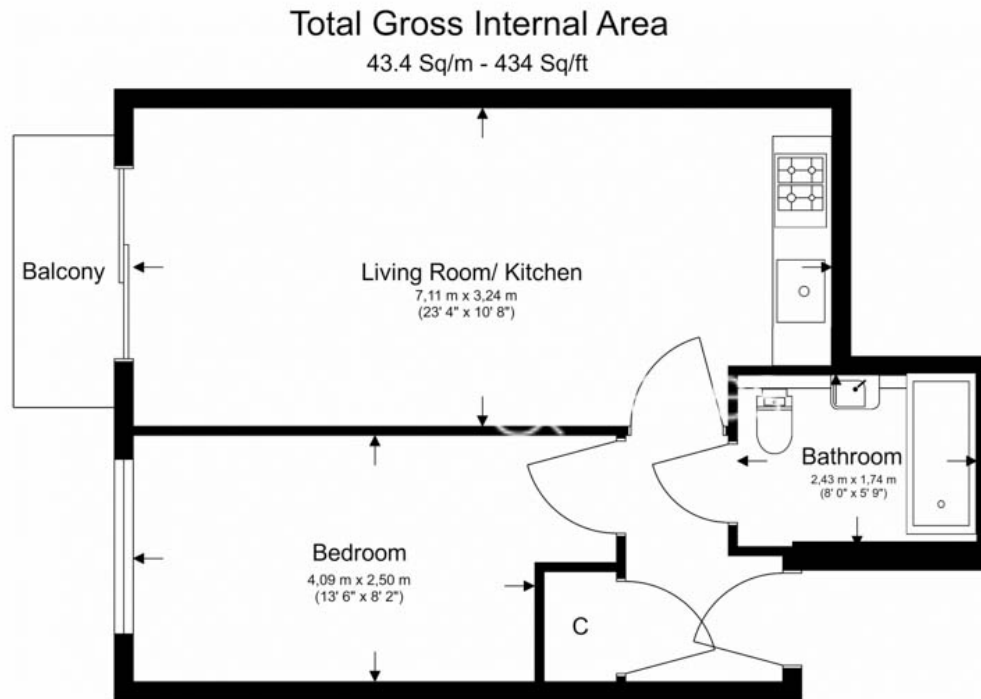

Heritage Avenue, Colindale, NW9

£370 per week, £1,603 per month + fees

www.benhams.com

Energy Efficiency Rating		
	Current	Potential
<i>Very energy efficient - lower running costs</i>		
(92 plus) A		87
(81-91) B		
(69-80) C	74	
(55-68) D		
(39-54) E		
(21-38) F		
(1-20) G		
<i>Not energy efficient - higher running costs</i>		
England & Wales		EU Directive 2002/91/EC

London branches open six days a week Mon - Sat

Canary Wharf | City | Colindale | Dartmouth Park | Ealing | Fulham
Hammersmith | Hampstead | Highgate | Hyde Park | Kensington | Kew
Knightsbridge | Nine Elms | Shoreditch | Southall | Surrey Quays
Wapping | Wembley | White City | Woolwich

International offices

China | Hong Kong SAR | India | Indonesia | Israel | Malaysia | Middle East | Pakistan
Qatar | Singapore | South Africa | Thailand | Turkey

Benham & Reeves