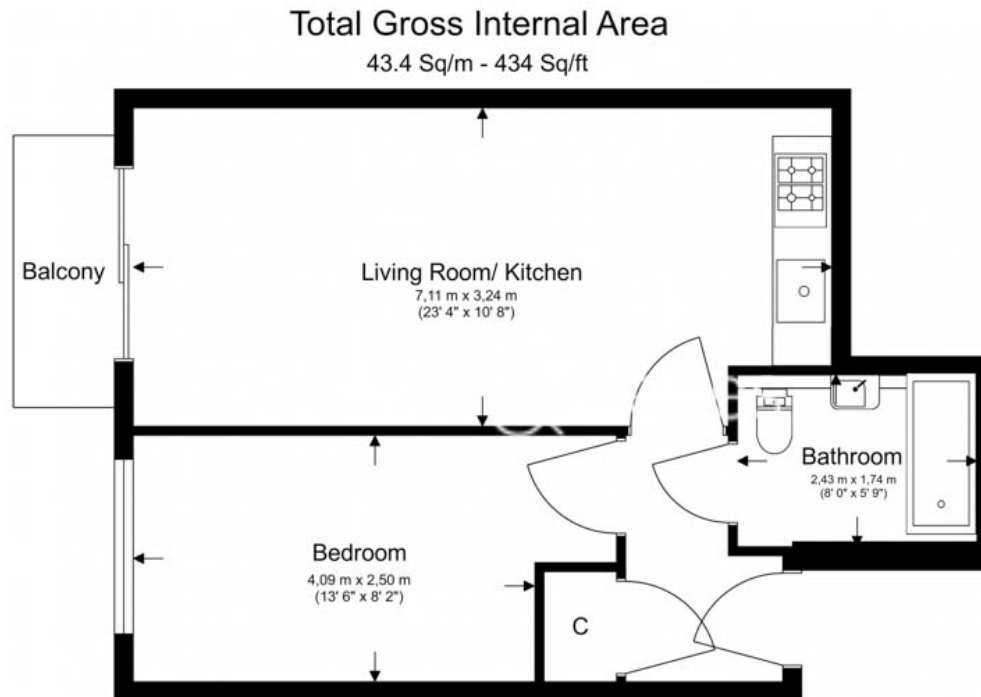

Heritage Avenue, Colindale, NW9

£370 per week, £1,603 per month + fees

www.benhams.com

Energy Efficiency Rating		
	Current	Potential
<i>Very energy efficient - lower running costs</i>		
(92 plus) A		87
(81-91) B		
(69-80) C	74	
(55-68) D		
(39-54) E		
(21-38) F		
(1-20) G		
<i>Not energy efficient - higher running costs</i>		
England & Wales		EU Directive 2002/91/EC

London branches open six days a week Mon - Sat

Canary Wharf | City | Colindale | Dartmouth Park | Ealing | Fulham
Hammersmith | Hampstead | Highgate | Hyde Park | Kensington | Kew
Knightsbridge | Nine Elms | Shoreditch | Southall | Surrey Quays
Wapping | Wembley | White City | Woolwich

International offices

China | Hong Kong SAR | India | Indonesia | Qatar | Malaysia | Middle East | Pakistan
Singapore | South Africa | Thailand | Turkey

Benham & Reeves