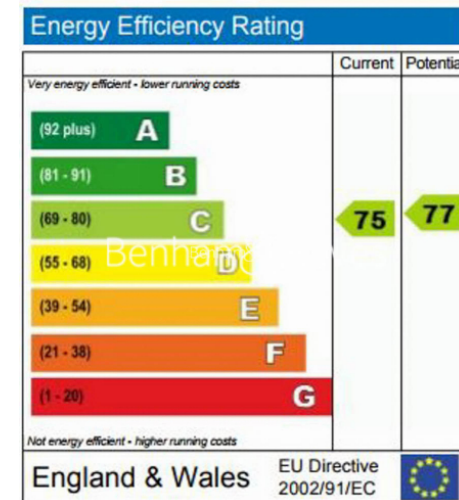

High Holborn, City, WC1V

£635 per week, £2,752 per month + fees

www.benhams.com

7HH.H.WC1V - 4TH FLOOR
TOTAL APPROX. FLOOR AREA 481 SQ.FT. (44.7 SQ.M.)

Whilst every attempt has been made to ensure the accuracy of the floor plan contained here, measurements of doors, windows, rooms and any other items are approximate and no responsibility is taken for any error, omission, or mis-statement. This plan is for illustrative purposes only and should be used as such by any prospective purchaser. The services, systems and appliances shown have not been tested and no guarantee as to their operability or efficiency can be given
Made with Metropix ©2017

London branches open six days a week Mon - Sat

Canary Wharf | City | Colindale | Dartmouth Park | Ealing | Fulham
Hammersmith | Hampstead | Highgate | Hyde Park | Kensington | Kew
Knightsbridge | Nine Elms | Shoreditch | Southall | Surrey Quays
Wapping | Wembley | White City | Woolwich

International offices

China | Hong Kong SAR | India | Indonesia | Qatar | Malaysia | Middle East | Pakistan
Singapore | South Africa | Thailand | Turkey

Benham & Reeves