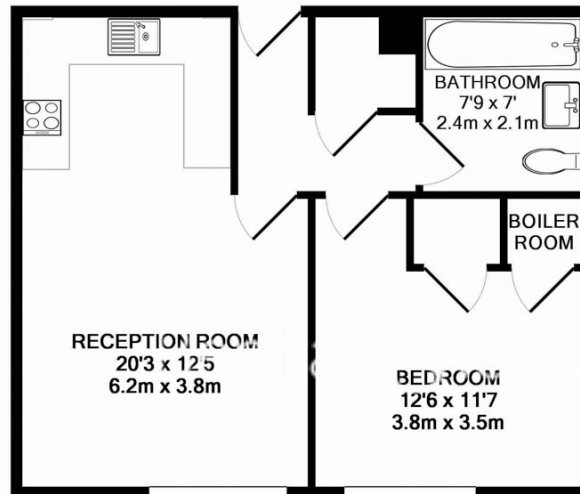

# High Holborn, City, WC1V

£635 per week, £2,752 per month + fees

www.benhams.com

7HH.H.WC1V - 4TH FLOOR  
TOTAL APPROX. FLOOR AREA 481 SQ.FT. (44.7 SQ.M.)

Whilst every attempt has been made to ensure the accuracy of the floor plan contained here, measurements of doors, windows, rooms and any other items are approximate and no responsibility is taken for any error, omission, or mis-statement. This plan is for illustrative purposes only and should be used as such by any prospective purchaser. The services, systems and appliances shown have not been tested and no guarantee as to their operability or efficiency can be given  
Made with Metropix ©2017