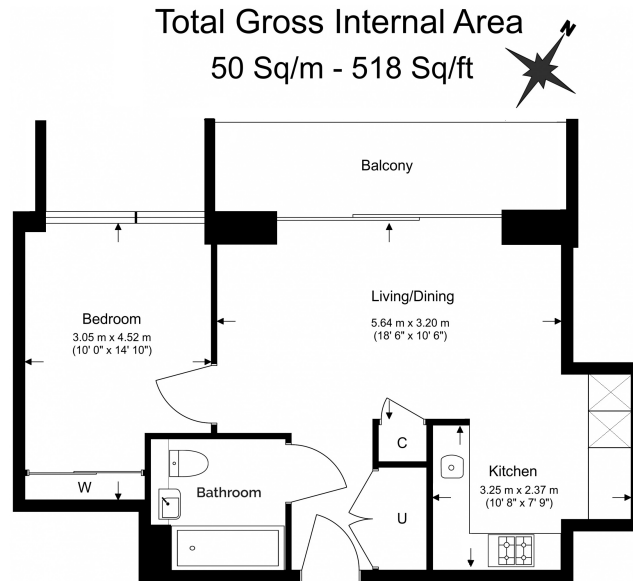

Bollinder Place, City Road, EC1V

£762 per week, £3,302 per month + fees

www.benhams.com