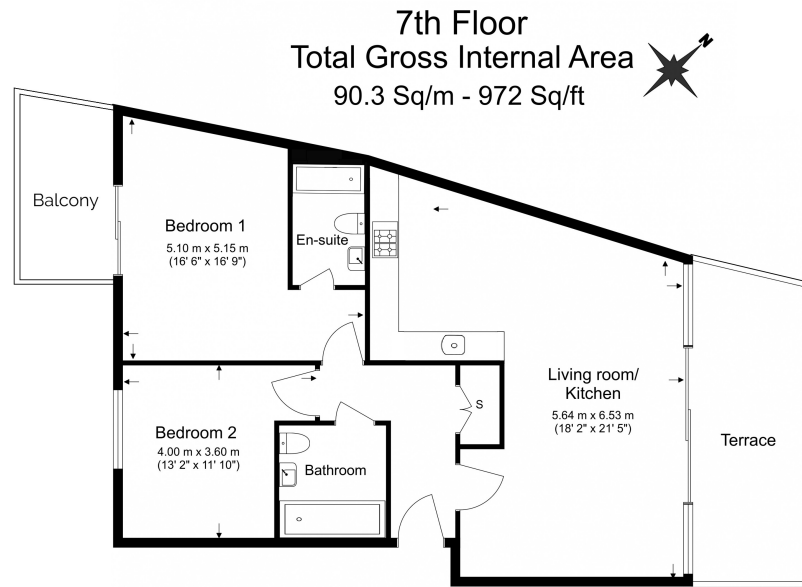

Times Square, City Quarter, E1

£800 per week, £3,467 per month + fees

www.benhams.com

Benham & Reeves

Score	Energy rating	Current	Potential
92+	A		
81-91	B		
69-80	C	79 C	80 C
55-68	D		
39-54	E		
21-38	F		
1-20	G		

London branches open six days a week Mon - Sat

Canary Wharf | City | Colindale | Dartmouth Park | Ealing | Fulham
Hammersmith | Hampstead | Highgate | Hyde Park | Kensington | Kew
Knightsbridge | Nine Elms | Shoreditch | Southall | Surrey Quays
Wapping | Wembley | White City | Woolwich

International offices

China | Hong Kong SAR | India | Indonesia | Qatar | Malaysia | Middle East | Pakistan
Singapore | South Africa | Thailand | Turkey