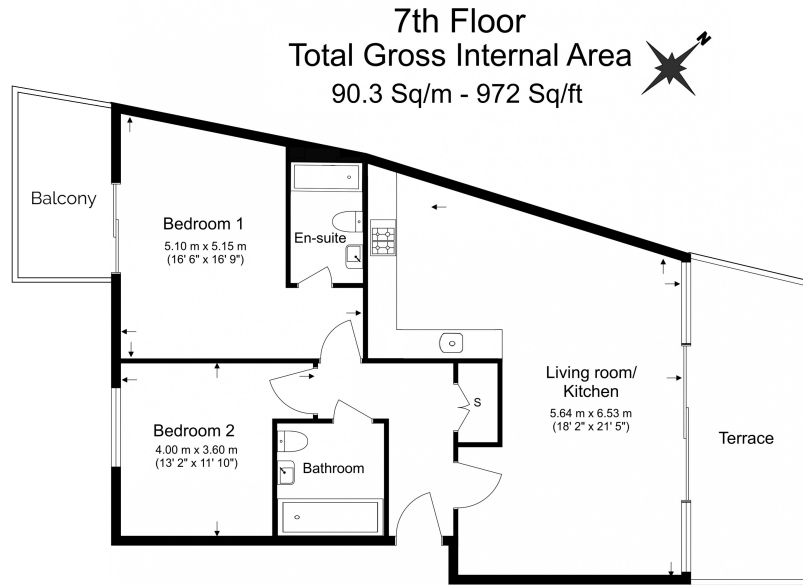

Times Square, City Quarter, E1

£900 per week, £3,900 per month + fees

www.benhams.com

Benham & Reeves

Score	Energy rating	Current	Potential
92+	A		
81-91	B		
69-80	C	79 C	80 C
55-68	D		
39-54	E		
21-38	F		
1-20	G		

London branches open six days a week Mon - Sat

Canary Wharf | City | Colindale | Dartmouth Park | Ealing | Fulham
Hammersmith | Hampstead | Highgate | Hyde Park | Kensington | Kew
Knightsbridge | Nine Elms | Shoreditch | Southall | Surrey Quays
Wapping | Wembley | White City | Woolwich

International offices

China | Hong Kong SAR | India | Indonesia | Israel | Malaysia | Middle East | Pakistan
Qatar | Singapore | South Africa | Thailand | Turkey