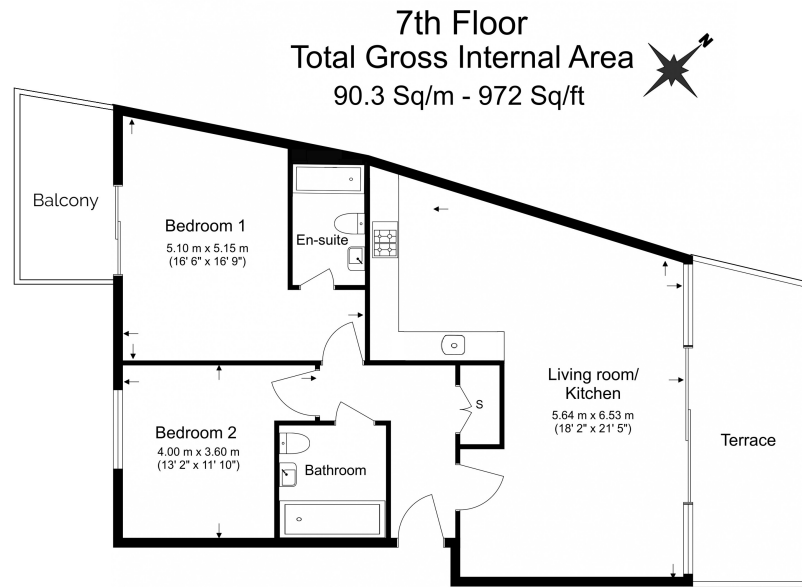

Times Square, City Quarter, E1

£900 per week, £3,900 per month + fees

www.benhams.com

Benham & Reeves

Score	Energy rating	Current	Potential
92+	A		
81-91	B		
69-80	C	79 C	80 C
55-68	D		
39-54	E		
21-38	F		
1-20	G		

London branches open six days a week Mon - Sat

Canary Wharf | City | Colindale | Dartmouth Park | Ealing | Fulham
Hammersmith | Hampstead | Highgate | Hyde Park | Kensington | Kew
Knightsbridge | Nine Elms | Shoreditch | Southall | Surrey Quays
Wapping | Wembley | White City | Woolwich

International offices

China | Hong Kong SAR | India | Indonesia | Qatar | Malaysia | Middle East | Pakistan
Singapore | South Africa | Thailand | Turkey