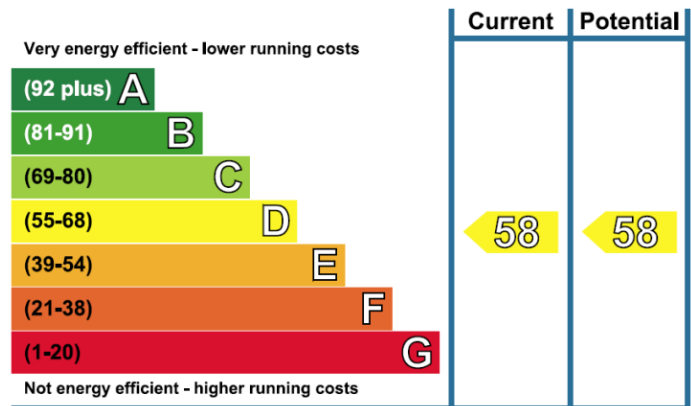

Energy Efficiency Rating

London branches open six days a week Mon - Sat

Canary Wharf | City | Colindale | Dartmouth Park | Ealing | Fulham
Hammersmith | Hampstead | Highgate | Hyde Park | Kensington | Kew
Knightsbridge | Nine Elms | Shoreditch | Southall | Surrey Quays
Wapping | Wembley | White City | Woolwich

International offices

China | Hong Kong SAR | India | Indonesia | Qatar | Malaysia | Middle East | Pakistan
Singapore | South Africa | Thailand | Turkey