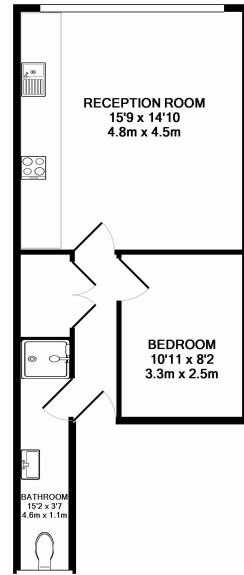

Fleet Street, City, EC4A

£462 per week, £2,002 per month + fees

www.benhams.com