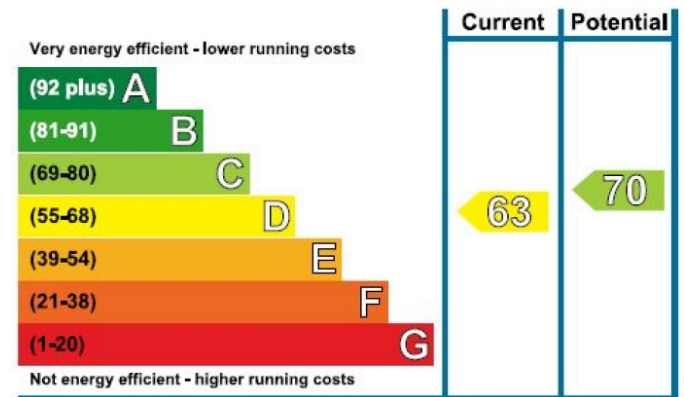

Energy Efficiency Rating

London branches open six days a week Mon - Sat

Canary Wharf | City | Colindale | Dartmouth Park | Ealing | Fulham
Hammersmith | Hampstead | Highgate | Hyde Park | Kensington | Kew
Knightsbridge | Nine Elms | Shoreditch | Southall | Surrey Quays
Wapping | Wembley | White City | Woolwich

International offices

China | Hong Kong SAR | India | Indonesia | Israel | Malaysia | Middle East | Pakistan
Qatar | Singapore | South Africa | Thailand | Turkey