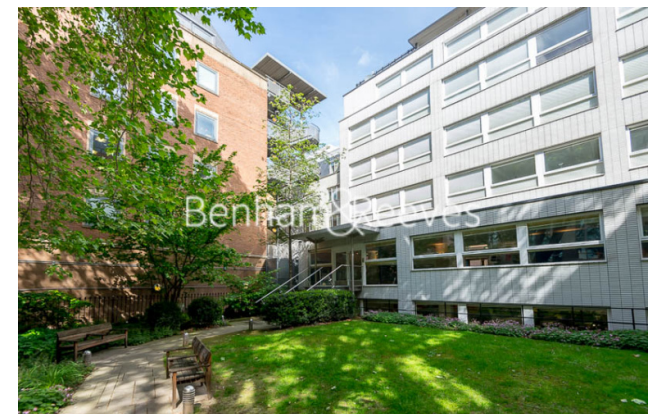

1 Bedroom   1 Bathroom   Furnished

Very well presented, bright apartment located minutes from Chancery Lane, Fleet Street and within a short walk of Holborn, Farringdon and St Pauls.

Please [click here](#) for full detail

Property features

One Bedroom | One Bathroom | Reception | Fitted Kitchen | Furnished | EPC-D | Wood Floors Throughout | Large Windows | Short Walk Of Holborn, Fleet Street & St Pauls | Chancery Lane Station (Central Line)

For more information about this property, please call our City branch on

020 7213 9700

Redress & Client Money Protection :

Benham and Reeves are members of The Property Ombudsman redress scheme and have Client Money protection with ARLA Propertymark. You can find more information on our website at <https://www.benhamandreeves.com/membership/>

Benham & Reeves