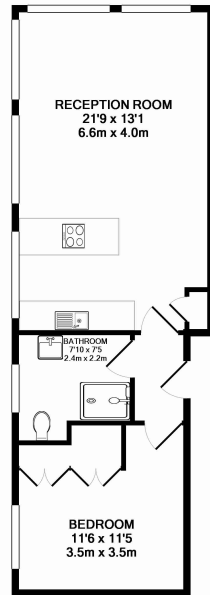

Greystoke Place, City, EC4A

£450 per week, £1,950 per month + fees

www.benhams.com

London branches open six days a week Mon - Sat

Canary Wharf | City | Colindale | Dartmouth Park | Ealing | Fulham
Hammersmith | Hampstead | Highgate | Hyde Park | Kensington | Kew
Knightsbridge | Nine Elms | Shoreditch | Southall | Surrey Quays
Wapping | Wembley | White City | Woolwich

International offices

China | Hong Kong SAR | India | Indonesia | Qatar | Malaysia | Middle East | Pakistan
Singapore | South Africa | Thailand | Turkey