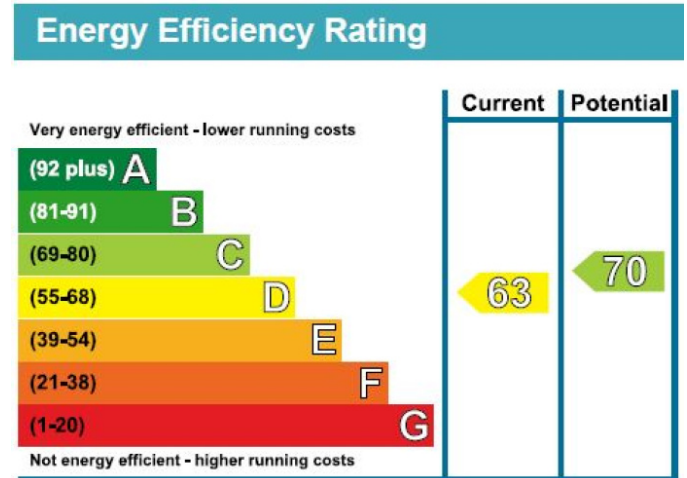

Greystoke Place, City, EC4A

£450 per week, £1,950 per month + fees

www.benhams.com

London branches open six days a week Mon - Sat

Canary Wharf | City | Colindale | Dartmouth Park | Ealing | Fulham
Hammersmith | Hampstead | Highgate | Hyde Park | Kensington | Kew
Knightsbridge | Nine Elms | Shoreditch | Southall | Surrey Quays
Wapping | Wembley | White City | Woolwich

International offices

China | Hong Kong SAR | India | Indonesia | Qatar | Malaysia | Middle East | Pakistan
Singapore | South Africa | Thailand | Turkey