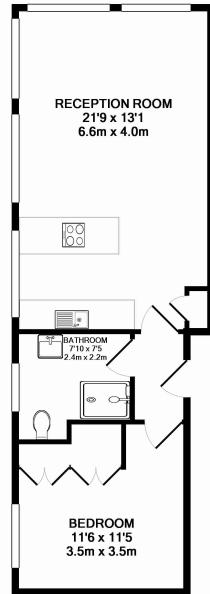

Greystoke Place, City, EC4A

£450 per week, £1,950 per month + fees

www.benhams.com