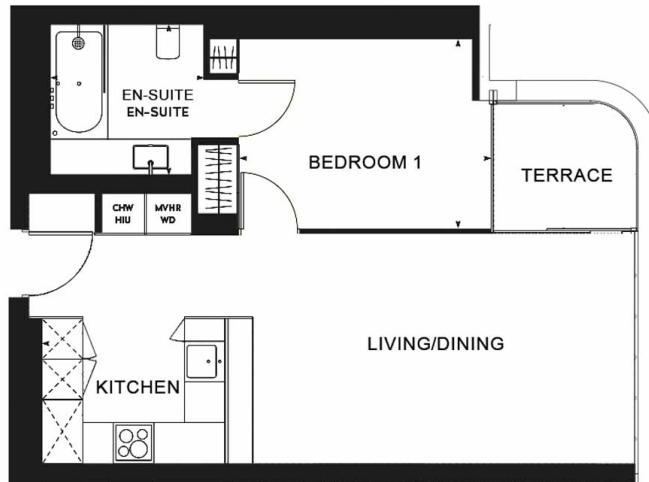

Principal Tower, City, EC2A

£860 per week, £3,727 per month + fees

www.benhams.com

19th Floor
Total Gross Internal Area
51.2 Sq/m - 551 Sq/ft