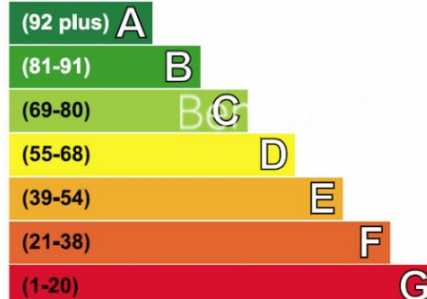

Energy Efficiency Rating

Very energy efficient - lower running costs

Not energy efficient - higher running costs

London branches open six days a week Mon - Sat

Canary Wharf | City | Colindale | Dartmouth Park | Ealing | Fulham
Hammersmith | Hampstead | Highgate | Hyde Park | Kensington | Kew
Knightsbridge | Nine Elms | Shoreditch | Southall | Surrey Quays
Wapping | Wembley | White City | Woolwich

International offices

China | Hong Kong SAR | India | Indonesia | Qatar | Malaysia | Middle East | Pakistan
Singapore | South Africa | Thailand | Turkey