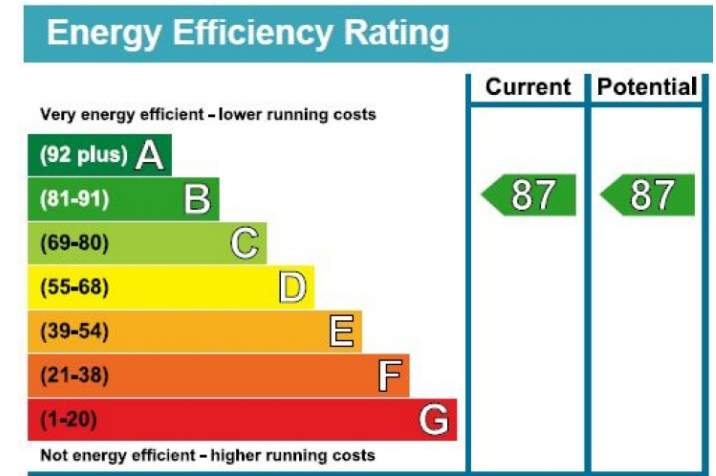

Principal Tower, City, EC2A

£1,700 per week, £7,367 per month + fees

www.benhams.com

London branches open six days a week Mon - Sat

Canary Wharf | City | Colindale | Dartmouth Park | Ealing | Fulham
Hammersmith | Hampstead | Highgate | Hyde Park | Kensington | Kew
Knightsbridge | Nine Elms | Shoreditch | Southall | Surrey Quays
Wapping | Wembley | White City | Woolwich

International offices

China | Hong Kong SAR | India | Indonesia | Qatar | Malaysia | Middle East | Pakistan
Singapore | South Africa | Thailand | Turkey