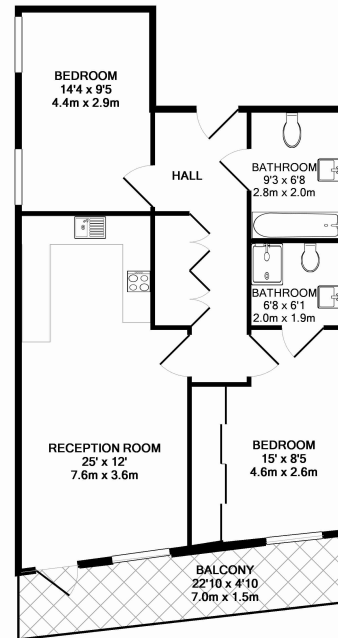

Dance Square, City, EC1V

£808 per week, £3,501 per month + fees

www.benhams.com

London branches open six days a week Mon - Sat

Canary Wharf | City | Colindale | Dartmouth Park | Ealing | Fulham
Hammersmith | Hampstead | Highgate | Hyde Park | Kensington | Kew
Knightsbridge | Nine Elms | Shoreditch | Southall | Surrey Quays
Wapping | Wembley | White City | Woolwich

International offices

China | Hong Kong SAR | India | Indonesia | Qatar | Malaysia | Middle East | Pakistan
Singapore | South Africa | Thailand | Turkey