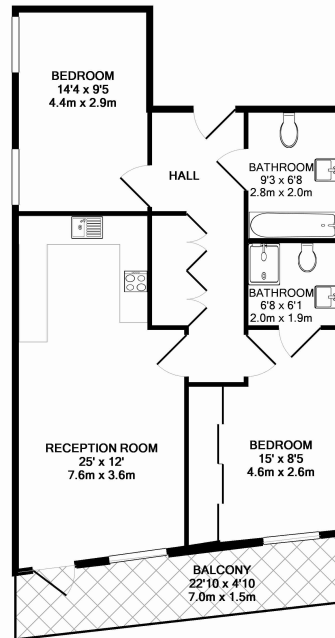

Dance Square, City, EC1V

£831 per week, £3,600 per month + fees

www.benhams.com

London branches open six days a week Mon - Sat

Canary Wharf | City | Colindale | Dartmouth Park | Ealing | Fulham
Hammersmith | Hampstead | Highgate | Hyde Park | Kensington | Kew
Knightsbridge | Nine Elms | Shoreditch | Southall | Surrey Quays
Wapping | Wembley | White City | Woolwich

International offices

China | Hong Kong SAR | India | Indonesia | Qatar | Malaysia | Middle East | Pakistan
Singapore | South Africa | Thailand | Turkey