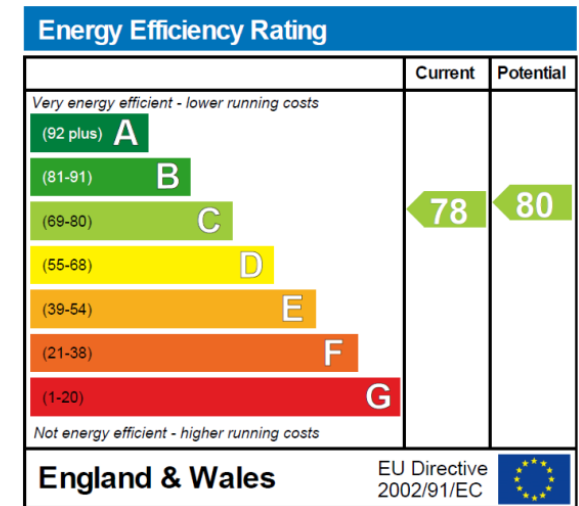

Dance Square, City, EC1V

£831 per week, £3,600 per month + fees

www.benhams.com

London branches open six days a week Mon - Sat

Canary Wharf | City | Colindale | Dartmouth Park | Ealing | Fulham
Hammersmith | Hampstead | Highgate | Hyde Park | Kensington | Kew
Knightsbridge | Nine Elms | Shoreditch | Southall | Surrey Quays
Wapping | Wembley | White City | Woolwich

International offices

China | Hong Kong SAR | India | Indonesia | Qatar | Malaysia | Middle East | Pakistan
Singapore | South Africa | Thailand | Turkey