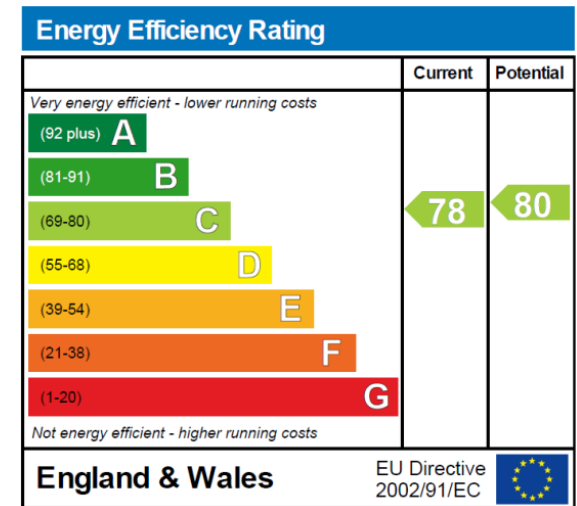

Dance Square, City, EC1V

£808 per week, £3,501 per month + fees

www.benhams.com

London branches open six days a week Mon - Sat

Canary Wharf | City | Colindale | Dartmouth Park | Ealing | Fulham
Hammersmith | Hampstead | Highgate | Hyde Park | Kensington | Kew
Knightsbridge | Nine Elms | Shoreditch | Southall | Surrey Quays
Wapping | Wembley | White City | Woolwich

International offices

China | Hong Kong SAR | India | Indonesia | Israel | Malaysia | Middle East | Pakistan
Qatar | Singapore | South Africa | Thailand | Turkey