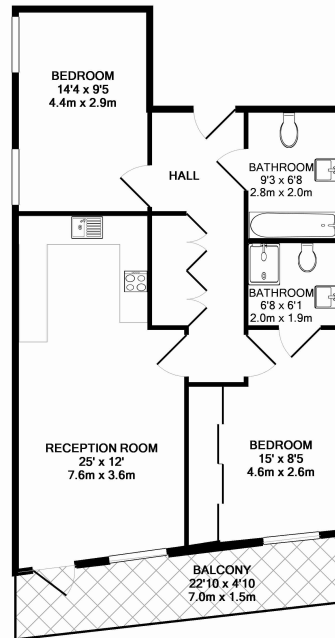

Dance Square, City, EC1V

£808 per week, £3,501 per month + fees

www.benhams.com

London branches open six days a week Mon - Sat

Canary Wharf | City | Colindale | Dartmouth Park | Ealing | Fulham
Hammersmith | Hampstead | Highgate | Hyde Park | Kensington | Kew
Knightsbridge | Nine Elms | Shoreditch | Southall | Surrey Quays
Wapping | Wembley | White City | Woolwich

International offices

China | Hong Kong SAR | India | Indonesia | Israel | Malaysia | Middle East | Pakistan
Qatar | Singapore | South Africa | Thailand | Turkey