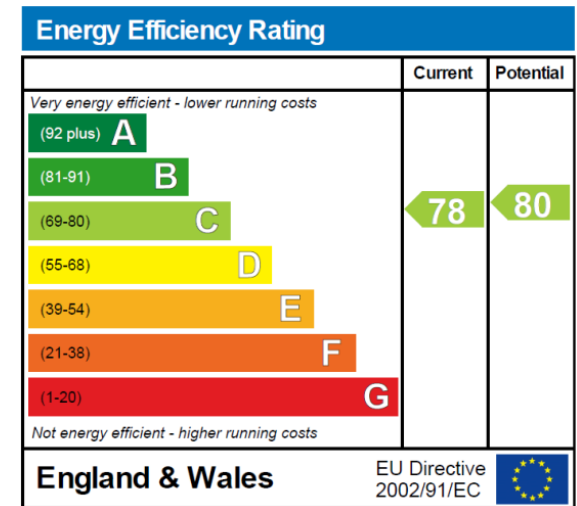

Dance Square, City, EC1V

£831 per week, £3,600 per month + fees

www.benhams.com

London branches open six days a week Mon - Sat

Canary Wharf | City | Colindale | Dartmouth Park | Ealing | Fulham
Hammersmith | Hampstead | Highgate | Hyde Park | Kensington | Kew
Knightsbridge | Nine Elms | Shoreditch | Southall | Surrey Quays
Wapping | Wembley | White City | Woolwich

International offices

China | Hong Kong SAR | India | Indonesia | Qatar | Malaysia | Middle East | Pakistan
Singapore | South Africa | Thailand | Turkey