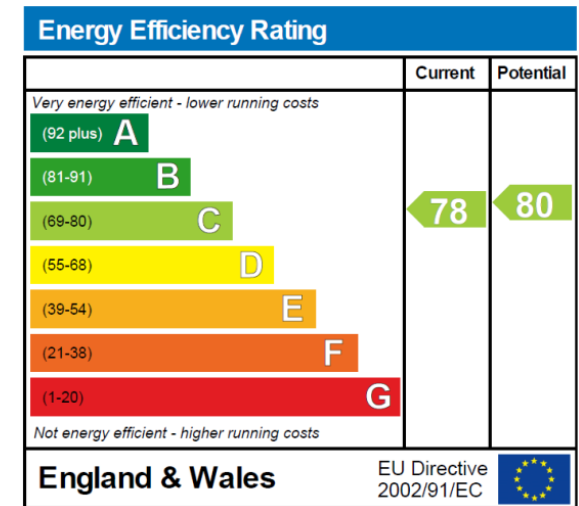

Dance Square, City, EC1V

£808 per week, £3,501 per month + fees

www.benhams.com

London branches open six days a week Mon - Sat

Canary Wharf | City | Colindale | Dartmouth Park | Ealing | Fulham
Hammersmith | Hampstead | Highgate | Hyde Park | Kensington | Kew
Knightsbridge | Nine Elms | Shoreditch | Southall | Surrey Quays
Wapping | Wembley | White City | Woolwich

International offices

China | Hong Kong SAR | India | Indonesia | Qatar | Malaysia | Middle East | Pakistan
Singapore | South Africa | Thailand | Turkey