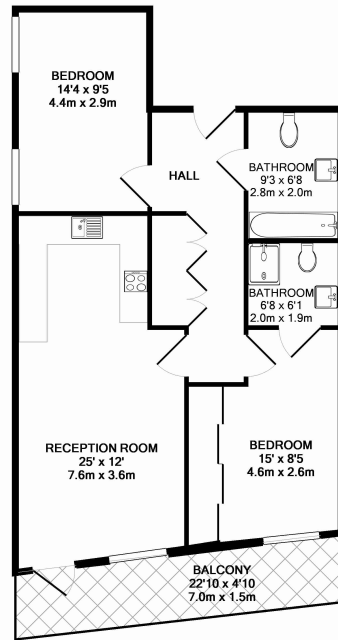

Dance Square, City, EC1V

£831 per week, £3,600 per month + fees

www.benhams.com

London branches open six days a week Mon - Sat

Canary Wharf | City | Colindale | Dartmouth Park | Ealing | Fulham
Hammersmith | Hampstead | Highgate | Hyde Park | Kensington | Kew
Knightsbridge | Nine Elms | Shoreditch | Southall | Surrey Quays
Wapping | Wembley | White City | Woolwich

International offices

China | Hong Kong SAR | India | Indonesia | Qatar | Malaysia | Middle East | Pakistan
Singapore | South Africa | Thailand | Turkey