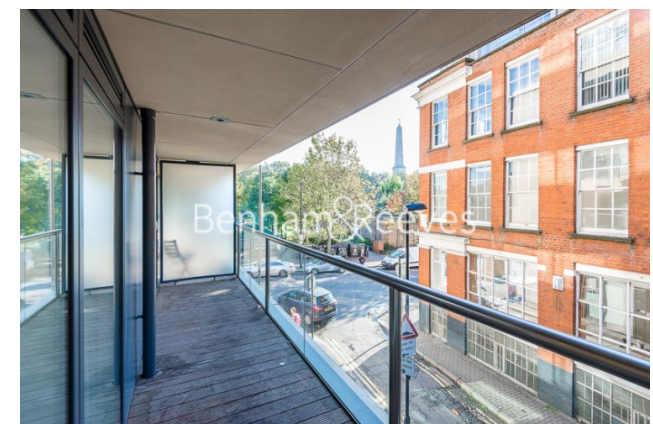

2 Bedrooms   2 Bathrooms   Furnished

A bright, modern and spacious apartment is located within walking distance of Angel, Old Street (Northern line) and Barbican (Hammersmith & City, Circle, Metropolitan) Underground stations.

Please [click here](#) for full detail

Property features

2 Bedroom Apartment | 2 Bathrooms | Open Plan Reception | Fully Fitted Kitchen | Furnished | EPC-C | Private Balcony | Excellent Transport Links nearby | Nearby Barbican and Angel tube stations

For more information about this property, please call our Wapping branch on

020 7680 8900

Redress & Client Money Protection :

Benham and Reeves are members of The Property Ombudsman redress scheme and have Client Money protection with ARLA Propertymark. You can find more information on our website at <https://www.benhams.com/membership/>

Benham & Reeves