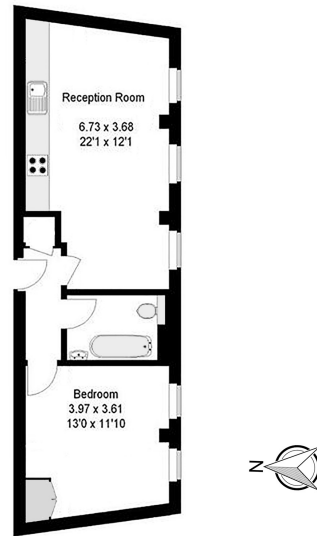

West Smithfield, City, EC1A

£550 per week, £2,383 per month + fees

www.benhams.com

3rd Floor
Approx gross internal area: 520sq/ft - 49sq/m