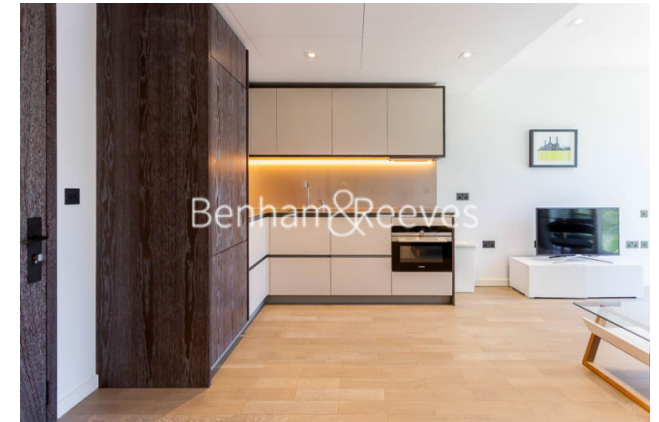

🔑 Studio   🚿 1 Bathroom   🛋️ Furnished

Manhattan studio apartments to be completed in the sought-after Battersea Power Station development.

Please [click here](#) for full detail

Property features

Manhattan Studio | Furnished | Separate sleeping area | Balcony | Garden views | EPC-C | 24 hour concierge | Swimming pool | Gym | Battersea Power Station

For more information about this property, please call our Nine Elms branch on

020 3282 3700

Redress & Client Money Protection :

Benham and Reeves are members of The Property Ombudsman redress scheme and have Client Money protection with ARLA Propertymark. You can find more information on our website at <https://www.benhams.com/membership/>

Benham & Reeves