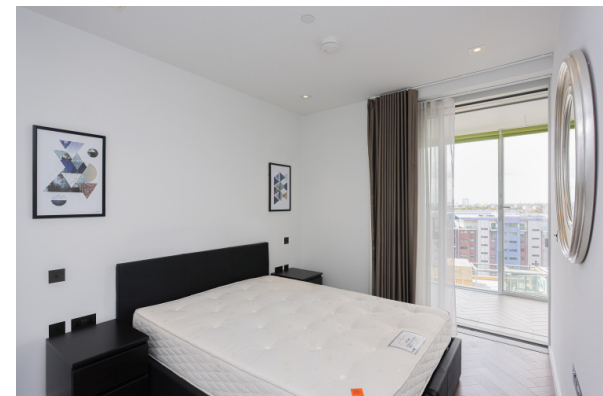

🛏️ 2 Bedrooms   🚿 2 Bathrooms   🚗 Furnished

Contemporary high specification 12th floor apartment with fantastic views of Battersea Park and excellent on-site residents' amenities. Transport links are good, and the development is well-located for Vauxhall, Central London, Victoria, and Sloane Square

Please [click here](#) for full detail

Property features

12th floor | Two bedrooms | Two bathrooms | Winter garden | Air cooling | EPC-B | 24 Hour Concierge | Swimming pool | Gym | Battersea Power Station

For more information about this property, please call our Nine Elms branch on

020 3282 3700

Redress & Client Money Protection :

Benham and Reeves are members of The Property Ombudsman redress scheme and have Client Money protection with ARLA Propertymark. You can find more information on our website at <https://www.benhams.com/membership/>

Benham & Reeves