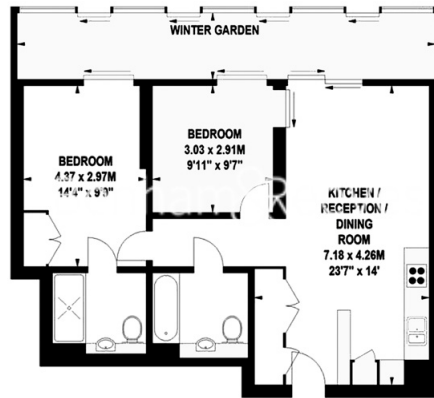

Dawson House, Circus Road West, SW11

£1,000 per week, £4,333 per month + fees

www.benhams.com

12th Floor

Approx gross internal area: 885sq/ft - 83sq/m

London branches open six days a week Mon - Sat

Canary Wharf | City | Colindale | Dartmouth Park | Ealing | Fulham
Hammersmith | Hampstead | Highgate | Hyde Park | Kensington | Kew
Knightsbridge | Nine Elms | Shoreditch | Southall | Surrey Quays
Wapping | Wembley | White City | Woolwich

International offices

China | Hong Kong SAR | India | Indonesia | Qatar | Malaysia | Middle East | Pakistan
Singapore | South Africa | Thailand | Turkey

Benham & Reeves