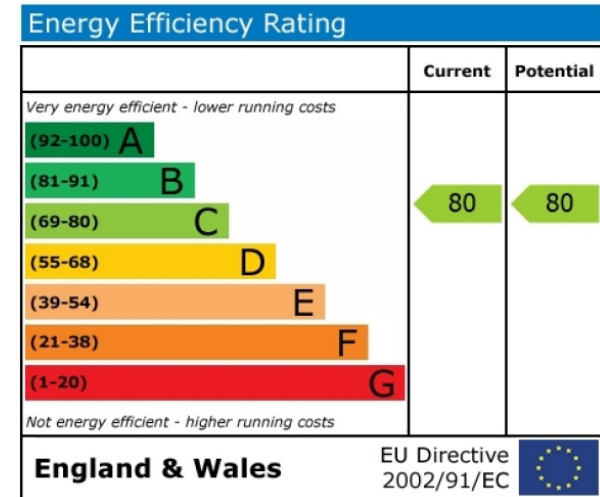

Dawson House, Circus Road West, SW11

£1,000 per week, £4,333 per month + fees

www.benhams.com

12th Floor

Approx gross internal area: 885sq/ft - 83sq/m

London branches open six days a week Mon - Sat

Canary Wharf | City | Colindale | Dartmouth Park | Ealing | Fulham
Hammersmith | Hampstead | Highgate | Hyde Park | Kensington | Kew
Knightsbridge | Nine Elms | Shoreditch | Southall | Surrey Quays
Wapping | Wembley | White City | Woolwich

International offices

China | Hong Kong SAR | India | Indonesia | Qatar | Malaysia | Middle East | Pakistan
Singapore | South Africa | Thailand | Turkey

Benham & Reeves