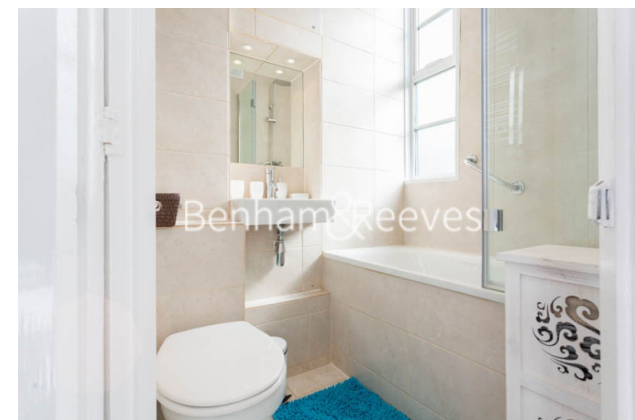

1 Bedroom   1 Bathroom   Furnished

A stunning 421 sq ft ONE-BEDROOM apartment with southwest-facing PRIVATE BALCONY in SLOANE AVENUE MANSIONS in the heart of Chelsea. This apartment is fashionably-decorated and exudes urban chic. Residents benefit from 24 Hour Porterage. Rent inclusive of Hot Water & Heating. South Kensington & Sloane Square Underground Stations.

Please [click here](#) for full detail

Property features

1 Bedroom | 1 Bathroom | 24 Hr Concierge | Balcony | 421 sq ft | EPC-C | Hot Water & Heating included | Furnished | Close to Shops, Restaurants & Cafes | Nearby South Kensington & Sloane Square Underground

For more information about this property, please call our Knightsbridge branch on

020 7581 2112

Redress & Client Money Protection :

Benham and Reeves are members of The Property Ombudsman redress scheme and have Client Money protection with ARLA Propertymark. You can find more information on our website at <https://www.benhams.com/membership/>

Benham & Reeves