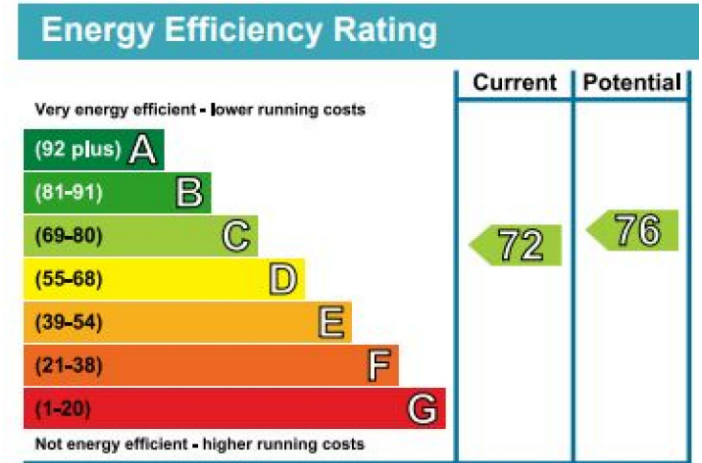

Benham & Reeves

Sloane Avenue Mansions, Chelsea, SW3

£595 per week, £2,578 per month + fees

www.benhams.com

D3SAM.SA.SW3
 TOTAL APPROX. FLOOR AREA 421 SQ.FT. (39.1 SQ.M.)
 Whilst every attempt has been made to ensure the accuracy of the floor plan contained here, measurements of doors, windows, rooms and any other items are approximate and no responsibility is taken for any error, omission, or mis-statement. This plan is for illustrative purposes only and should be used as such by any prospective purchaser. The services, systems and appliances shown have not been tested and no guarantee as to their operability or efficiency can be given
 Made with Metropix ©2017