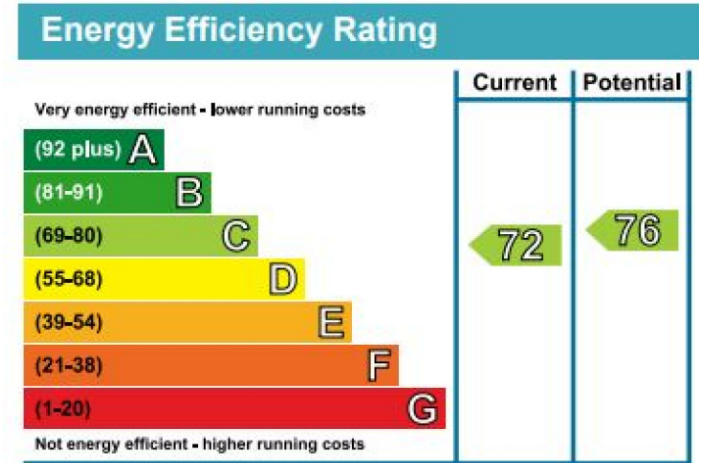

# Sloane Avenue Mansions, Chelsea, SW3

£595 per week, £2,578 per month + fees

www.benhams.com

D3SAM.SA.SW3  
 TOTAL APPROX. FLOOR AREA 421 SQ.FT. (39.1 SQ.M.)  
 Whilst every attempt has been made to ensure the accuracy of the floor plan contained here, measurements of doors, windows, rooms and any other items are approximate and no responsibility is taken for any error, omission, or mis-statement. This plan is for illustrative purposes only and should be used as such by any prospective purchaser. The services, systems and appliances shown have not been tested and no guarantee as to their operability or efficiency can be given  
 Made with Metropix ©2017