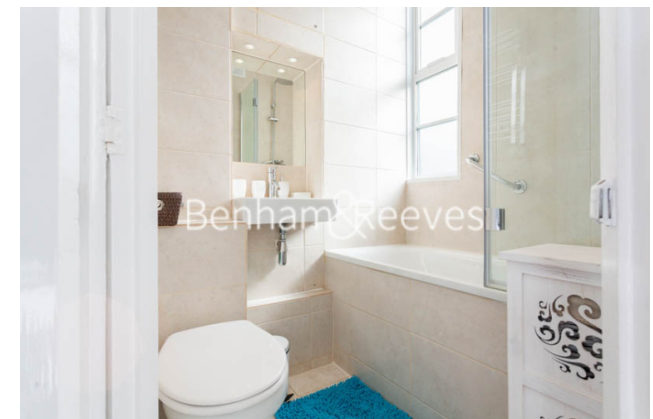

1 Bedroom 1 Bathroom Furnished

A stunning 421 sq ft ONE-BEDROOM apartment with southwest-facing BALCONY in SLOANE AVENUE MANSIONS in the heart of CHELSEA. Residents benefit from 24 Hour Porterage. Rent includes HOT WATER & HEATING. South Kensington & Sloane Square Underground Stations.

Please [click here](#) for full detail

Property features

1 Bedroom | 1 Bathroom | 24 Hr Concierge | Balcony | 421 sq ft | EPC-C | Hot Water & Heating included | Furnished | Close to Shops, Restaurants & Cafes | Nearby South Kensington & Sloane Square Underground

For more information about this property, please call our Knightsbridge branch on

020 7581 2112

Redress & Client Money Protection :

Benham and Reeves are members of The Property Ombudsman redress scheme and have Client Money protection with ARLA Propertymark. You can find more information on our website at <https://www.benhams.com/membership/>

Benham & Reeves