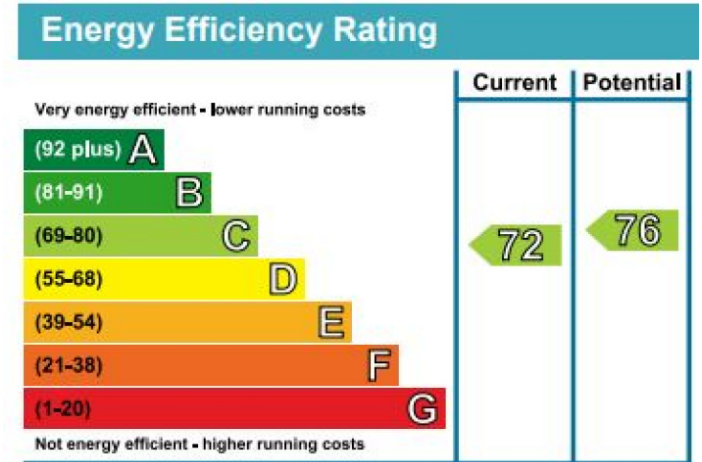

Benham & Reeves

Sloane Avenue Mansions, Chelsea, SW3

£635 per week, £2,752 per month + fees

www.benhams.com

D3SAM.SA.SW3
 TOTAL APPROX. FLOOR AREA 421 SQ.FT. (39.1 SQ.M.)
 Whilst every attempt has been made to ensure the accuracy of the floor plan contained here, measurements of doors, windows, rooms and any other items are approximate and no responsibility is taken for any error, omission, or mis-statement. This plan is for illustrative purposes only and should be used as such by any prospective purchaser. The services, systems and appliances shown have not been tested and no guarantee as to their operability or efficiency can be given
 Made with Metropix ©2017