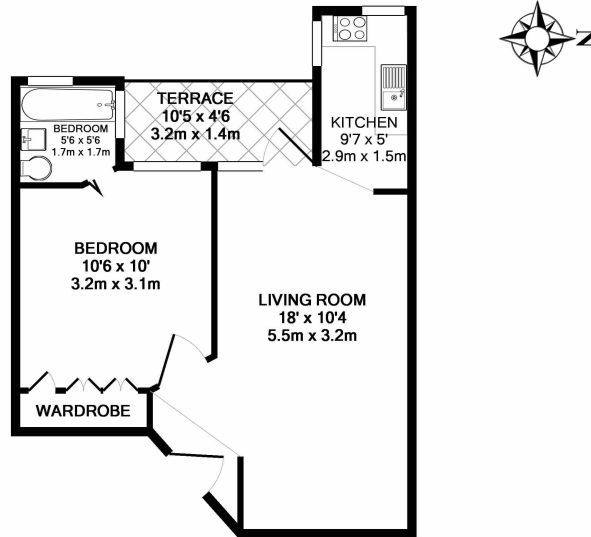

Please [click here](#) for full detail

Property features

1 Bedroom | 1 Bathroom | 24 Hr Concierge | Balcony | 421 sq ft | EPC-C | Hot Water & Heating included | Furnished | Close to Shops, Restaurants & Cafes | Nearby South Kensington & Sloane Square Underground

Benham & Reeves

Sloane Avenue Mansions, Chelsea, SW3

£595 per week, £2,578 per month + fees

www.benhams.com

D3SAM.SA.SW3
 TOTAL APPROX. FLOOR AREA 421 SQ.FT. (39.1 SQ.M.)
 Whilst every attempt has been made to ensure the accuracy of the floor plan contained here, measurements of doors, windows, rooms and any other items are approximate and no responsibility is taken for any error, omission, or mis-statement. This plan is for illustrative purposes only and should be used as such by any prospective purchaser. The services, systems and appliances shown have not been tested and no guarantee as to their operability or efficiency can be given
 Made with Metropix ©2017