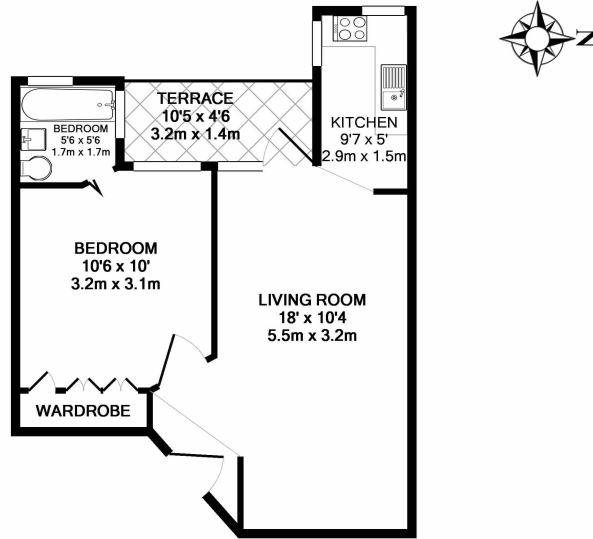

## Property features

**1 Bedroom | 1 Bathroom | 24 Hr Concierge | Balcony | 421 sq ft | EPC-C | Hot Water & Heating included | Furnished | Close to Shops, Restaurants & Cafes | Nearby South Kensington & Sloane Square Underground**

# Sloane Avenue Mansions, Chelsea, SW3

£595 per week, £2,578 per month + fees

www.benhams.com

D3SAM.SA.SW3  
 TOTAL APPROX. FLOOR AREA 421 SQ.FT. (39.1 SQ.M.)  
 Whilst every attempt has been made to ensure the accuracy of the floor plan contained here, measurements of doors, windows, rooms and any other items are approximate and no responsibility is taken for any error, omission, or mis-statement. This plan is for illustrative purposes only and should be used as such by any prospective purchaser. The services, systems and appliances shown have not been tested and no guarantee as to their operability or efficiency can be given  
 Made with Metropix ©2017