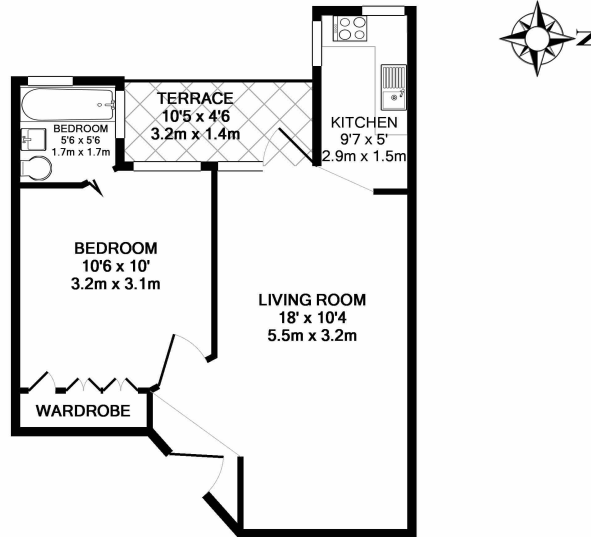

Please [click here](#) for full detail

Property features

1 Bedroom | 1 Bathroom | 24 Hr Concierge | Balcony | 421 sq ft | EPC-C | Hot Water & Heating included | Furnished | Close to Shops, Restaurants & Cafes | Nearby South Kensington & Sloane Square Underground

Benham & Reeves

Sloane Avenue Mansions, Chelsea, SW3

£635 per week, £2,752 per month + fees

www.benhams.com

D3SAM.SA.SW3
 TOTAL APPROX. FLOOR AREA 421 SQ.FT. (39.1 SQ.M.)
 Whilst every attempt has been made to ensure the accuracy of the floor plan contained here, measurements of doors, windows, rooms and any other items are approximate and no responsibility is taken for any error, omission, or mis-statement. This plan is for illustrative purposes only and should be used as such by any prospective purchaser. The services, systems and appliances shown have not been tested and no guarantee as to their operability or efficiency can be given
 Made with Metropix ©2017