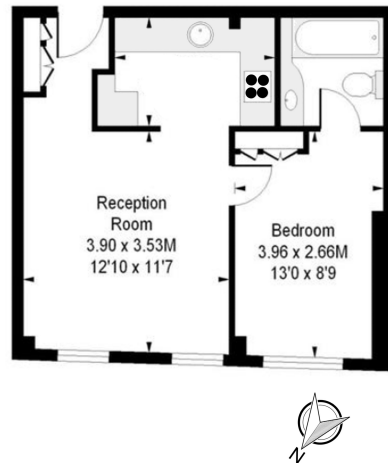

Nell Gwynn House, Chelsea, SW3

£585 per week, £2,535 per month + fees

www.benhams.com

5th Floor
Approx gross internal area: 400sq/ft - 37sq/m