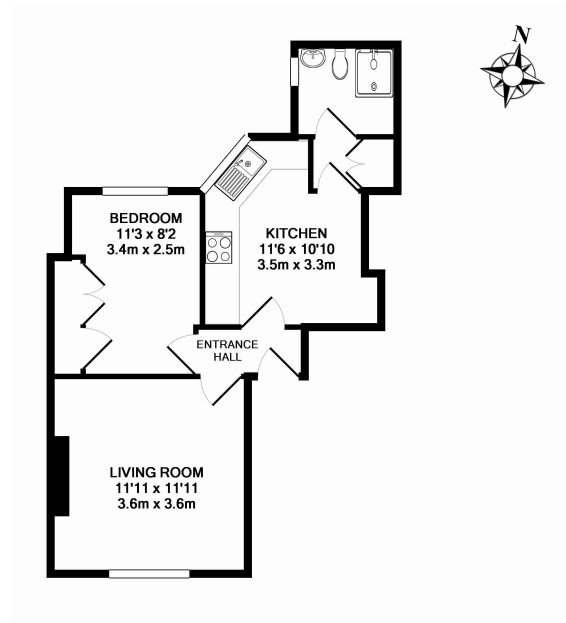

The Marlborough, Chelsea, SW3

£735 per week, £3,185 per month + fees

www.benhams.com