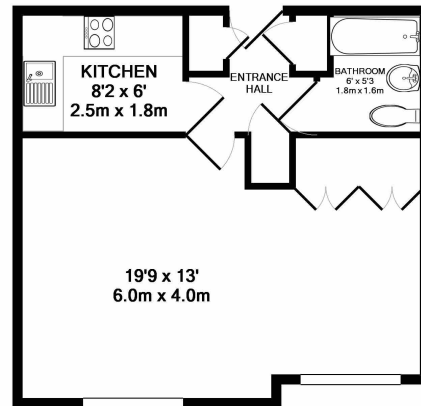

Draycott Place, Chelsea, SW3

£495 per week, £2,145 per month + fees

www.benhams.com

8DP.SW3 - 3RD FLOOR
TOTAL APPROX. FLOOR AREA 369 SQ.FT. (34.3 SQ.M.)