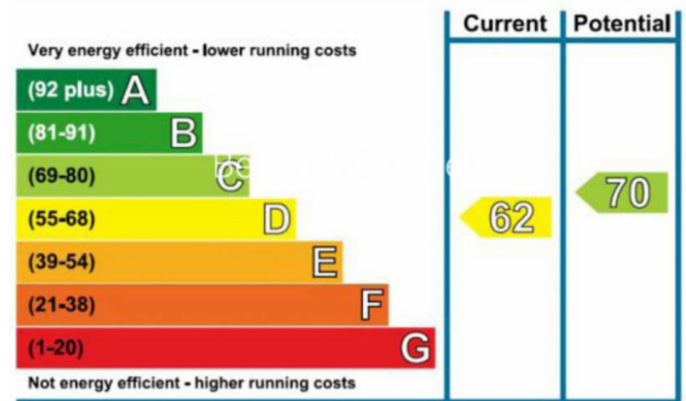

# Fulham Road, Chelsea, SW3

£1,050 per week, £4,550 per month + fees

www.benhams.com

APPROX. GROSS INTERNAL AREA\*  
675 FT<sup>2</sup> - 62.71 M<sup>2</sup>

Property Name <b>12 POND PLACE 161 FULHAM ROAD LONDON SW3</b>		Agents and Details <b>BKR</b> Surrey Hill House, 3-7 Surrey Hill Road London, SW9 2UG Tel: 0945 157 2025 Fax: 0945 157 2024 info@bkr.co.uk www.bkr.co.uk © BKR 2015
SCALE 1:100 @ A4 Plans Drawn: 21.04.2015		

## Energy Efficiency Rating