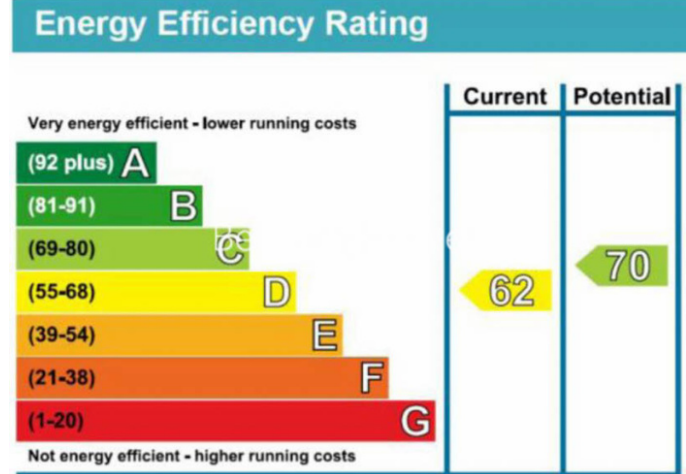

London branches open six days a week Mon - Sat

Canary Wharf | City | Colindale | Dartmouth Park | Ealing | Fulham
Hammersmith | Hampstead | Highgate | Hyde Park | Kensington | Kew
Knightsbridge | Nine Elms | Shoreditch | Southall | Surrey Quays
Wapping | Wembley | White City | Woolwich

International offices

China | Hong Kong SAR | India | Indonesia | Qatar | Malaysia | Middle East | Pakistan
Singapore | South Africa | Thailand | Turkey