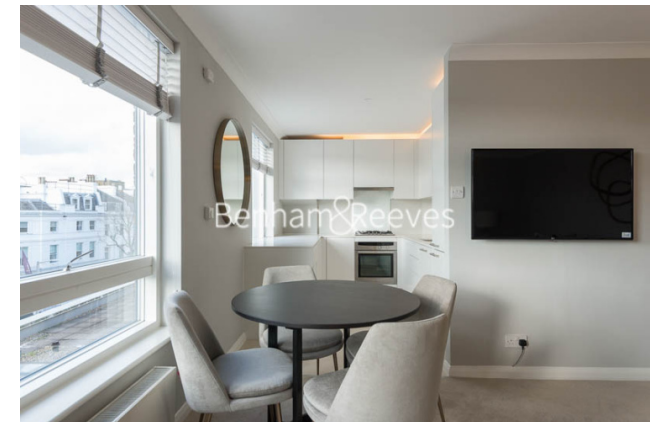

2 Bedrooms 1 Bathroom
Furnished/UnFurnished

A modern 675 Sq Ft TWO-BEDROOM apartment on the 3rd Floor of the modern development at 161 FULHAM ROAD in the heart of CHELSEA near Brompton Cross.

Residents benefit from a daytime porter, lift & close proximity to a variety of interesting shops, restaurants, bars & cafes. SOUTH KENSINGTON STATION is a 5 minute walk.

Please [click here](#) for full detail

Property features

New to the market | Fantastic kitchen | 675 sq ft | 24-hr emergency helpline | Porter | EPC-D | Dedicated maintenance team | 3 minutes to brompton cross shops | 10 minutes to sloane square tube | 5 minutes to south kensington tube

For more information about this property, please call our Knightsbridge branch on

020 7581 2112

Redress & Client Money Protection :

Benham and Reeves are members of The Property Ombudsman redress scheme and have Client Money protection with ARLA Propertymark. You can find more information on our website at <https://www.benhams.com/membership/>

Benham & Reeves