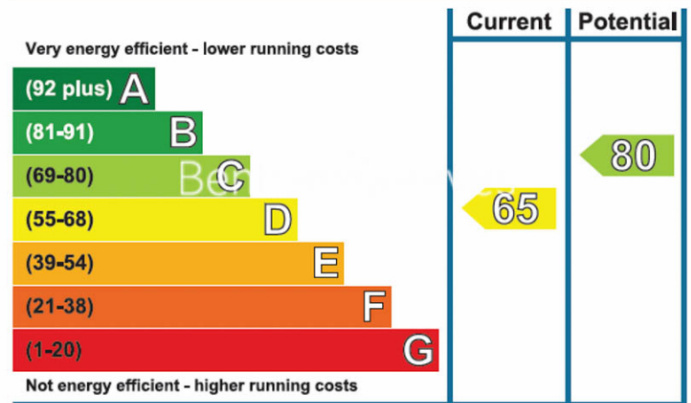

Benham & Reeves

Sloane Avenue Mansions, Chelsea SW3

£499 per week, £2,162 per month + fees

www.benhams.com

B7SSA - 1ST FLOOR
TOTAL APPROX. FLOOR AREA 362 SQ.FT. (33.7 SQ.M.)

Whilst every attempt has been made to ensure the accuracy of the floor plan contained here, measurements of doors, windows, rooms and any other items are approximate and no responsibility is taken for any error, omission, or mis-statement. This plan is for illustrative purposes only and should be used as such by any prospective purchaser. The services, systems and appliances shown have not been tested and no guarantee as to their operability or efficiency can be given
Made with Metropix ©2017

Energy Efficiency Rating

London branches open six days a week Mon - Sat

Canary Wharf | City | Colindale | Dartmouth Park | Ealing | Fulham
Hammersmith | Hampstead | Highgate | Hyde Park | Kensington | Kew
Knightsbridge | Nine Elms | Shoreditch | Southall | Surrey Quays
Wapping | Wembley | White City | Woolwich