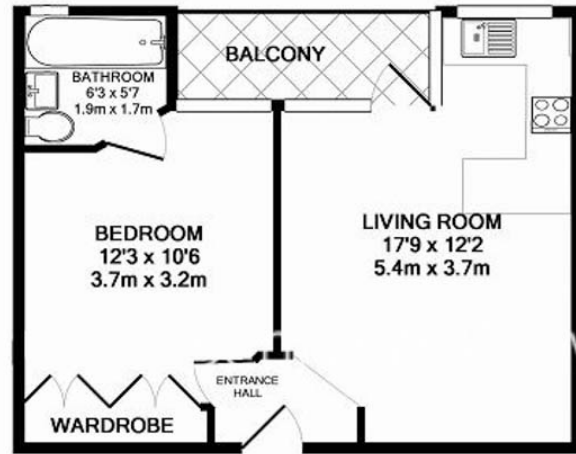

Please [click here](#) for full detail

Property features

One Bedroom | One Bathroom | Reception | Furnished | Fully Fitted Kitchen | EPC-D | 24 Hour Porter, Lift Access | Balcony | Nearby South Kensington, Sloane Square (underground)

Benham & Reeves

Sloane Avenue Mansions, Chelsea SW3

£499 per week, £2,162 per month + fees

www.benhams.com

B7SSA - 1ST FLOOR
TOTAL APPROX. FLOOR AREA 362 SQ.FT. (33.7 SQ.M.)

Whilst every attempt has been made to ensure the accuracy of the floor plan contained here, measurements of doors, windows, rooms and any other items are approximate and no responsibility is taken for any error, omission, or mis-statement. This plan is for illustrative purposes only and should be used as such by any prospective purchaser. The services, systems and appliances shown have not been tested and no guarantee as to their operability or efficiency can be given
Made with Metropix ©2017