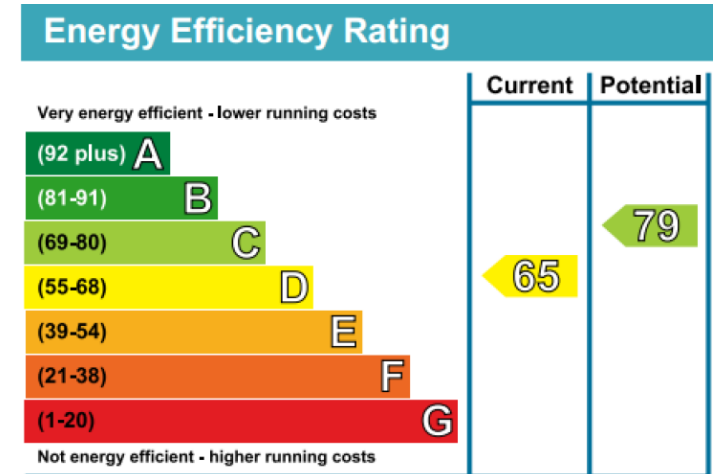

Drayton Gardens, Chelsea SW10

£495 per week, £2,145 per month + fees

www.benhams.com