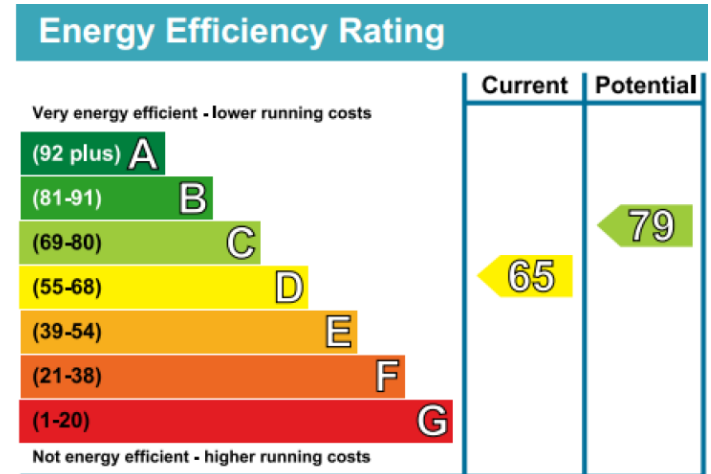

Drayton Gardens, Chelsea SW10

£495 per week, £2,145 per month + fees

www.benhams.com