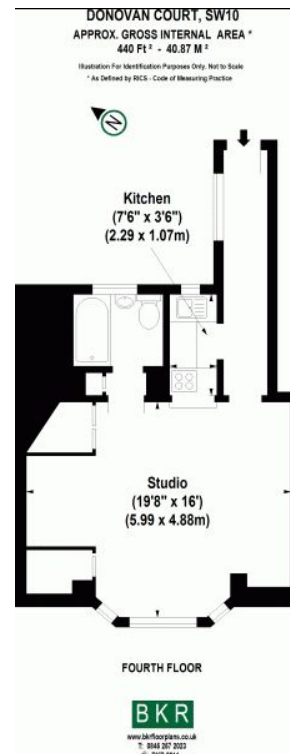

Drayton Gardens, Chelsea SW10

£495 per week, £2,145 per month + fees

www.benhams.com