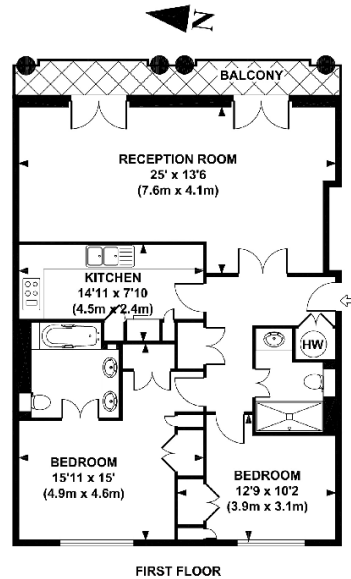

Carlyle Court, Chelsea Harbour, SW10

£750 per week, £3,250 per month + fees

www.benhams.com