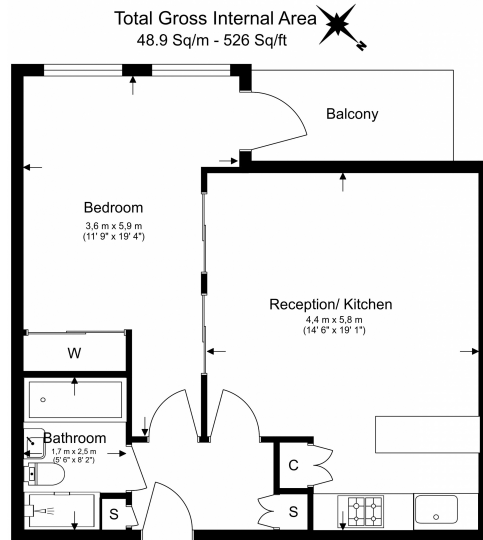

Grosvenor Waterside, Chelsea Embankment, SW1W

www.benhams.com

£775 per week, £3,358 per month + fees

Score	Energy rating	Current	Potential
92+	A		
81-91	B	85 | B	85 | B
69-80	C		
55-68	D		
39-54	E		
21-38	F		
1-20	G		

London branches open six days a week Mon - Sat

Canary Wharf | City | Colindale | Dartmouth Park | Ealing | Fulham
Hammersmith | Hampstead | Highgate | Hyde Park | Kensington | Kew
Knightsbridge | Nine Elms | Shoreditch | Southall | Surrey Quays
Wapping | Wembley | White City | Woolwich

International offices

China | Hong Kong SAR | India | Indonesia | Qatar | Malaysia | Middle East | Pakistan
Singapore | South Africa | Thailand | Turkey