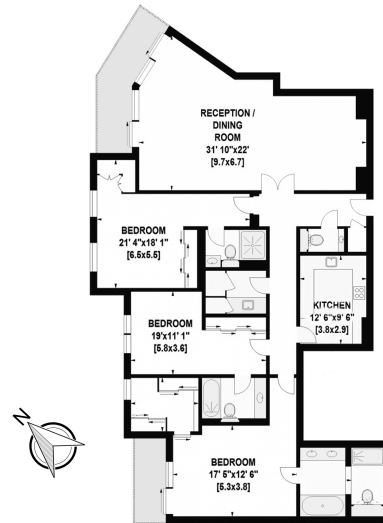

Park Street, Chelsea Creek, SW6

£1,569 per week, £6,799 per month + fees

www.benhams.com

2nd Floor

Approx gross internal area: 1920sq/ft - 179sq/m

Score	Energy rating	Current	Potential
92+	A		
81-91	B	83 | B	84 | B
69-80	C		
55-68	D		
39-54	E		
21-38	F		
1-20	G		

London branches open six days a week Mon - Sat

Canary Wharf | City | Colindale | Dartmouth Park | Ealing | Fulham
Hammersmith | Hampstead | Highgate | Hyde Park | Kensington | Kew
Knightsbridge | Nine Elms | Shoreditch | Southall | Surrey Quays
Wapping | Wembley | White City | Woolwich

International offices

China | Hong Kong SAR | India | Indonesia | Israel | Malaysia | Middle East | Pakistan
Qatar | Singapore | South Africa | Thailand | Turkey