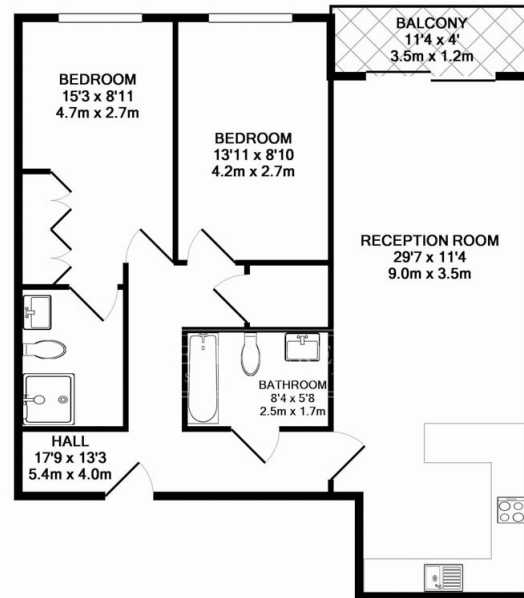

Compass House, Chelsea Creek, SW6

£773 per week, £3,350 per month + fees

www.benhams.com