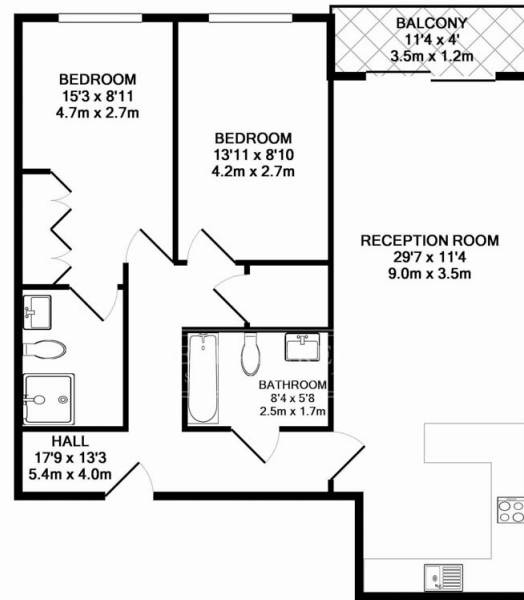

Compass House, Chelsea Creek, SW6

£773 per week, £3,350 per month + fees

www.benhams.com