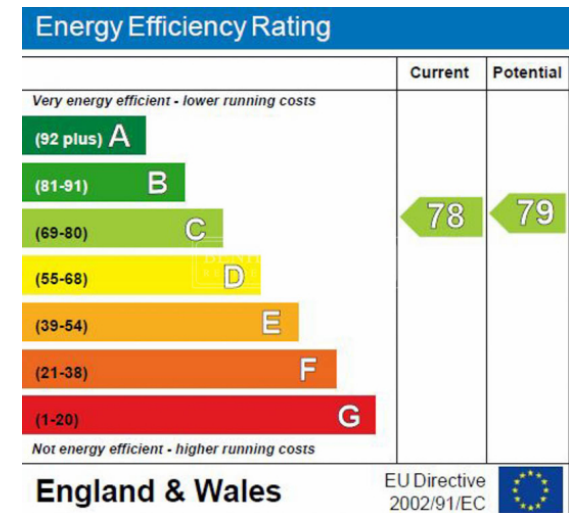

Compass House, Chelsea Creek, SW6

£773 per week, £3,350 per month + fees

www.benhams.com