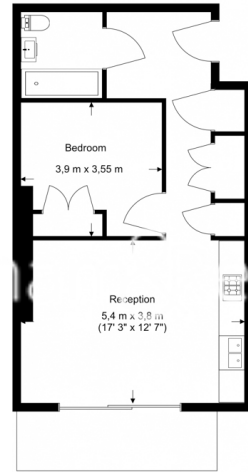

Kingwood House, Chaucer Gardens, E1

£695 per week, £3,012 per month + fees

www.benhams.com

E1 - 20th Floor
Gross Internal Area:
55sq/m - 592sq/ft

Score	Energy rating	Current	Potential
92+	A		
81-91	B	83 B	83 B
69-80	C		
55-68	D		
39-54	E		
21-38	F		
1-20	G		

London branches open six days a week Mon - Sat

Canary Wharf | City | Colindale | Dartmouth Park | Ealing | Fulham
Hammersmith | Hampstead | Highgate | Hyde Park | Kensington | Kew
Knightsbridge | Nine Elms | Shoreditch | Southall | Surrey Quays
Wapping | Wembley | White City | Woolwich

International offices

China | Hong Kong SAR | India | Indonesia | Qatar | Malaysia | Middle East | Pakistan
Singapore | South Africa | Thailand | Turkey