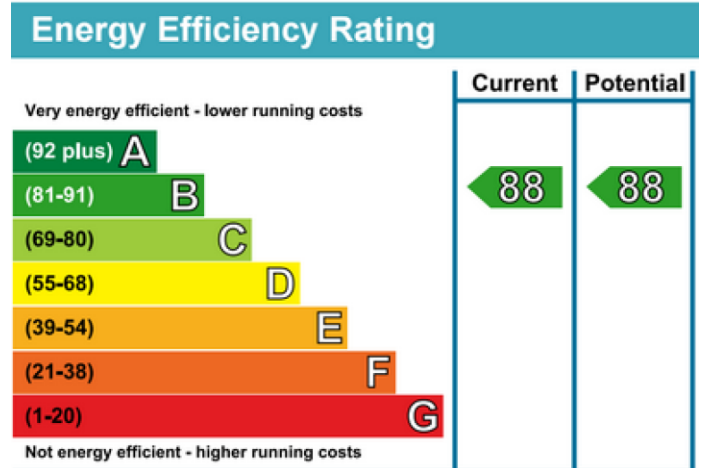

Fairthorn Road, Charlton, SE7

£438 per week, £1,900 per month + fees

www.benhams.com

London branches open six days a week Mon - Sat

Canary Wharf | City | Colindale | Dartmouth Park | Ealing | Fulham
Hammersmith | Hampstead | Highgate | Hyde Park | Kensington | Kew
Knightsbridge | Nine Elms | Shoreditch | Southall | Surrey Quays
Wapping | Wembley | White City | Woolwich

International offices

China | Hong Kong SAR | India | Indonesia | Qatar | Malaysia | Middle East | Pakistan
Singapore | South Africa | Thailand | Turkey