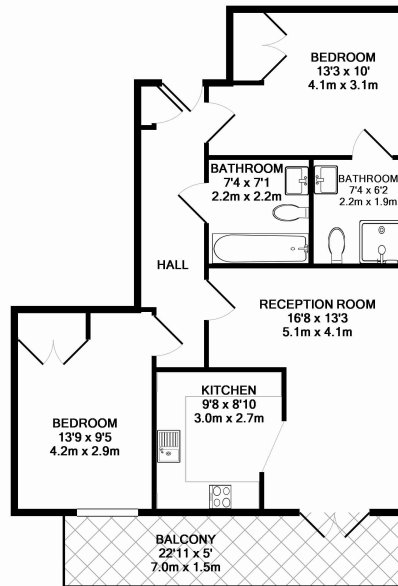

Fairthorn Road, Charlton, SE7

£438 per week, £1,900 per month + fees

www.benhams.com

London branches open six days a week Mon - Sat

Canary Wharf | City | Colindale | Dartmouth Park | Ealing | Fulham
Hammersmith | Hampstead | Highgate | Hyde Park | Kensington | Kew
Knightsbridge | Nine Elms | Shoreditch | Southall | Surrey Quays
Wapping | Wembley | White City | Woolwich

International offices

China | Hong Kong SAR | India | Indonesia | Qatar | Malaysia | Middle East | Pakistan
Singapore | South Africa | Thailand | Turkey