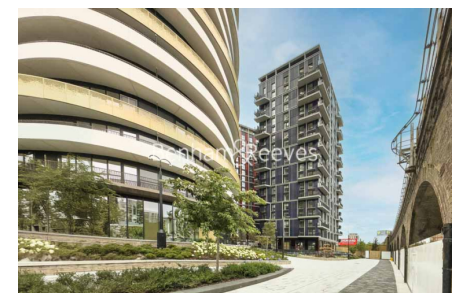

Benham & Reeves

White City Living, Cascade Apartments, Cascade Way, White City W12

£693 per week, £3,003 per month + fees

 1 Bedroom  1 Bathroom  Furnished

An impeccable 1 bedroom apartment set in White City Living within the heart of Shepherds Bush. The property is located close to the Westfield Shopping Centre and 2-minutes walk from White City Wood Lane underground stations. EPC-B

Please [click here](#) for full detail

Property features

Manhattan 1 Bedroom Apartment with Built-in Wardrobe (4th Fl | Open plan Reception Room with Dining Area & Floor to Ceiling | Fully Fitted Kitchen Integrated with well-known Appliances | Luxurious Double Bathroom with Large Mirrors and Ample Storage | Internal Area: 584 Sq Ft / City View / Utility Room | EPC-B | Quality Furnished / LED Spotlights / Private Balcony (78 Sq | Air Ventilation / Underfloor Heating / Air Conditioning | Residents' Swimming Pool, Gym, Meeting Room, Resident's Lounge | White City & Wood Lane underground Stations.

Benham & Reeves

White City Living, Cascade Apartments, Cascade Way, White City W12

www.benhams.com

£693 per week, £3,003 per month + fees

Score	Energy rating	Current	Potential
92+	A		
81-91	B	85 B	85 B
69-80	C		
55-68	D		
39-54	E		
21-38	F		
1-20	G		