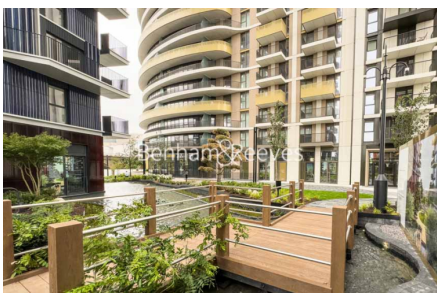

White City Living, Cascade Apartments, Cascade Way, White City W12

www.benhams.com

£693 per week, £3,003 per month + fees

Score	Energy rating	Current	Potential
92+	A		
81-91	B	85 B	85 B
69-80	C		
55-68	D		
39-54	E		
21-38	F		
1-20	G		

London branches open six days a week Mon - Sat

Canary Wharf | City | Colindale | Dartmouth Park | Ealing | Fulham
Hammersmith | Hampstead | Highgate | Hyde Park | Kensington | Kew
Knightsbridge | Nine Elms | Shoreditch | Southall | Surrey Quays
Wapping | Wembley | White City | Woolwich

International offices

China | Hong Kong SAR | India | Indonesia | Israel | Malaysia | Middle East | Pakistan
Qatar | Singapore | South Africa | Thailand | Turkey