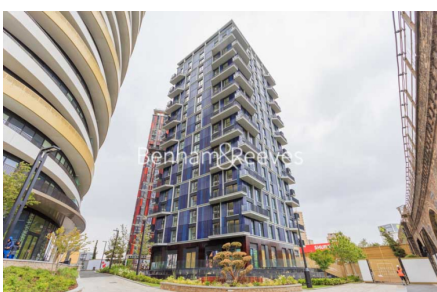

Benham & Reeves

White City Living, Cascade Apartments, Cascade Way, White City W12

£693 per week, £3,003 per month + fees

 1 Bedroom  1 Bathroom  Furnished

An impeccable 1 bedroom apartment set in White City Living within the heart of Shepherds Bush. The property is located close to the Westfield Shopping Centre and 2-minutes walk from White City Wood Lane underground stations. EPC-B

Please [click here](#) for full detail

Property features

Manhattan 1 Bedroom Apartment with Built-in Wardrobe (4th Fl | Open plan Reception Room with Dining Area & Floor to Ceiling | Fully Fitted Kitchen Integrated with well-known Appliances | Luxurious Double Bathroom with Large Mirrors and Ample Storage | Internal Area: 584 Sq Ft / City View / Utility Room | EPC-B | Quality Furnished / LED Spotlights / Private Balcony (78 Sq | Air Ventilation / Underfloor Heating / Air Conditioning | Residents' Swimming Pool, Gym, Meeting Room, Resident's Lounge | White City & Wood Lane underground Stations.

Benham & Reeves

White City Living, Cascade Apartments, Cascade Way, White City W12

www.benhams.com

£693 per week, £3,003 per month + fees

Score	Energy rating	Current	Potential
92+	A		
81-91	B	85 B	85 B
69-80	C		
55-68	D		
39-54	E		
21-38	F		
1-20	G		