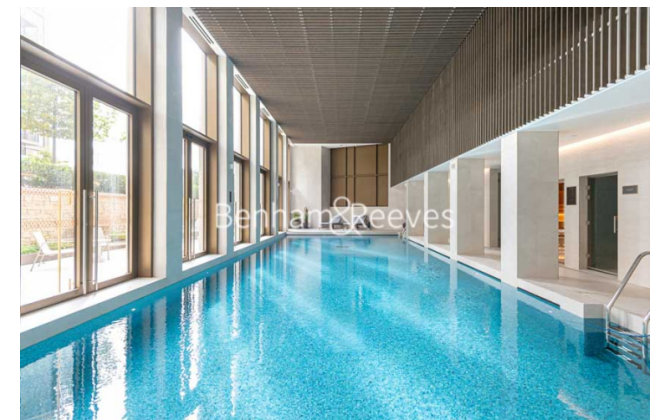

1 Bedroom   1 Bathroom   Furnished

An impeccable 1 bedroom apartment set in White City Living within the heart of Shepherds Bush. The property is located close to the Westfield Shopping Centre and 2-minutes walk from White City Wood Lane underground stations. EPC-B

Please [click here](#) for full detail

Property features

Manhattan 1 Bedroom Apartment with Built-in Wardrobe (4th Fl | Open plan Reception Room with Dining Area & Floor to Ceiling | Fully Fitted Kitchen Integrated with well-known Appliances | Luxurious Double Bathroom with Large Mirrors and Ample Storage | Internal Area: 584 Sq Ft / City View / Utility Room | EPC-B | Quality Furnished / LED Spotlights / Private Balcony (78 Sq | Air Ventilation / Underfloor Heating / Air Conditioning | Residents' Swimming Pool, Gym, Meeting Room, Resident's Lounge | White City & Wood Lane underground Stations.

For more information about this property, please call our White City branch on

020 8187 0888

Redress & Client Money Protection :

Benham and Reeves are members of The Property Ombudsman redress scheme and have Client Money protection with ARLA Propertymark. You can find more information on our website at <https://www.benhams.com/membership/>

Benham & Reeves