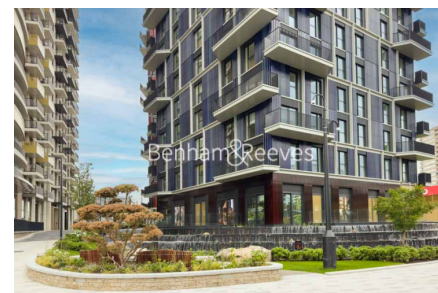

Benham & Reeves

White City Living, Cascade Apartments, Cascade Way, White City W12

£693 per week, £3,003 per month + fees

 1 Bedroom  1 Bathroom  Furnished

An impeccable 1 bedroom apartment set in White City Living within the heart of Shepherds Bush. The property is located close to the Westfield Shopping Centre and 2-minutes walk from White City Wood Lane underground stations. EPC-B

Please [click here](#) for full detail

Property features

Manhattan 1 Bedroom Apartment with Built-in Wardrobe (4th Fl | Open plan Reception Room with Dining Area & Floor to Ceiling | Fully Fitted Kitchen Integrated with well-known Appliances | Luxurious Double Bathroom with Large Mirrors and Ample Storage | Internal Area: 584 Sq Ft / City View / Utility Room | EPC-B | Quality Furnished / LED Spotlights / Private Balcony (78 Sq | Air Ventilation / Underfloor Heating / Air Conditioning | Residents' Swimming Pool, Gym, Meeting Room, Resident's Lounge | White City & Wood Lane underground Stations.

Benham & Reeves

White City Living, Cascade Apartments, Cascade Way, White City W12

www.benhams.com

£693 per week, £3,003 per month + fees

Score	Energy rating	Current	Potential
92+	A		
81-91	B	85 B	85 B
69-80	C		
55-68	D		
39-54	E		
21-38	F		
1-20	G		