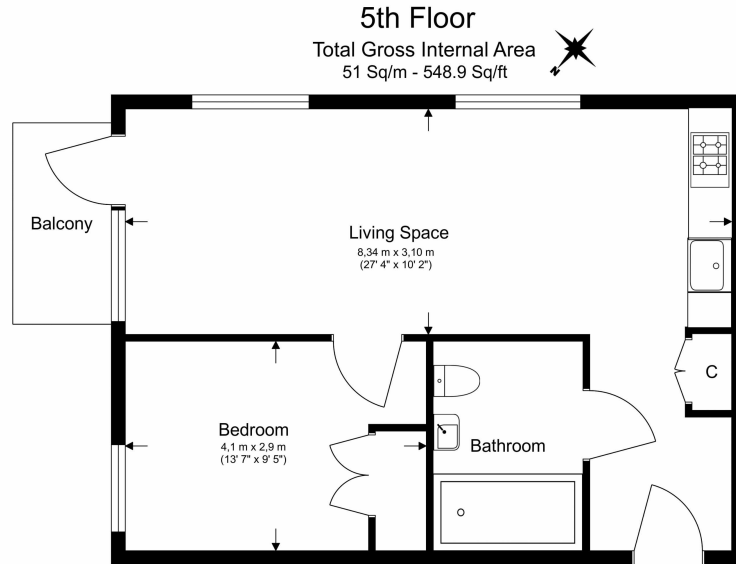

GoodLuck Hope Walk, Canning Town, E14

£577 per week, £2,500 per month + fees

www.benhams.com

Score	Energy rating	Current	Potential
92+	A		
81-91	B	83 | B	83 | B
69-80	C		
55-68	D		
39-54	E		
21-38	F		
1-20	G		

London branches open six days a week Mon - Sat

Canary Wharf | City | Colindale | Dartmouth Park | Ealing | Fulham
Hammersmith | Hampstead | Highgate | Hyde Park | Kensington | Kew
Knightsbridge | Nine Elms | Shoreditch | Southall | Surrey Quays
Wapping | Wembley | White City | Woolwich

International offices

China | Hong Kong SAR | India | Indonesia | Qatar | Malaysia | Middle East | Pakistan
Singapore | South Africa | Thailand | Turkey