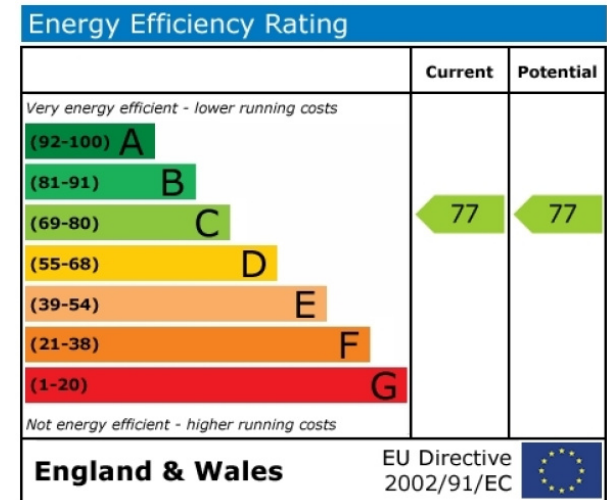

Benham & Reeves

Seven Sea Gardens, Canary Wharf, E3

£508 per week, £2,200 per month + fees

www.benhams.com

CERAM COURT, CASPIAN WHARF
 TOTAL APPROX. FLOOR AREA 662 SQ.FT. (61.5 SQ.M.)
 Whilst every attempt has been made to ensure the accuracy of the floor plan contained here, measurements of doors, windows, rooms and any other items are approximate and no responsibility is taken for any error, omission, or mis-statement. This plan is for illustrative purposes only and should be used as such by any prospective purchaser. The services, systems and appliances shown have not been tested and no guarantee as to their operability or efficiency can be given
 Made with Metropix ©2013