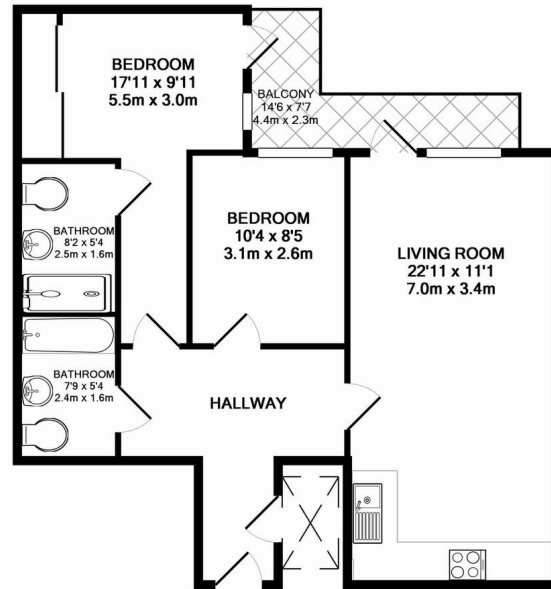

Please [click here](#) for full detail

Property features

Two double bedrooms | Two Bathrooms | Open planned living | Fitted Kitchen | Furnished | EPC-C | Balcony | 24 Hour Concierge | Nearby Langdon Park DLR Station

Benham & Reeves

Seven Sea Gardens, Canary Wharf, E3

£508 per week, £2,200 per month + fees

www.benhams.com

CERAM COURT, CASPIAN WHARF
 TOTAL APPROX. FLOOR AREA 662 SQ.FT. (61.5 SQ.M.)
 Whilst every attempt has been made to ensure the accuracy of the floor plan contained here, measurements of doors, windows, rooms and any other items are approximate and no responsibility is taken for any error, omission, or mis-statement. This plan is for illustrative purposes only and should be used as such by any prospective purchaser. The services, systems and appliances shown have not been tested and no guarantee as to their operability or efficiency can be given
 Made with Metropix ©2013