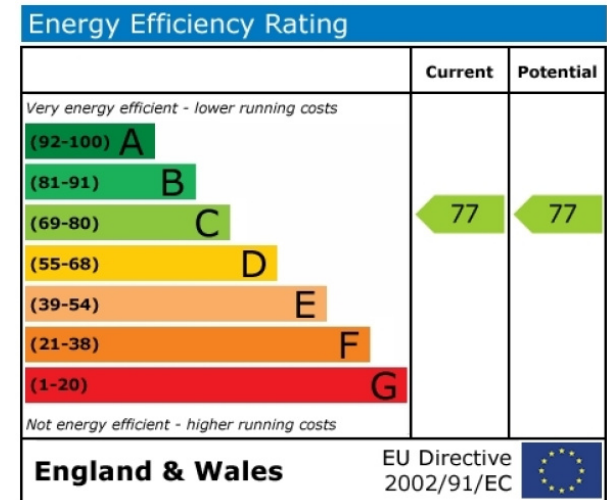

# Seven Sea Gardens, Canary Wharf, E3

£508 per week, £2,200 per month + fees

www.benhams.com

CERAM COURT, CASPIAN WHARF  
 TOTAL APPROX. FLOOR AREA 662 SQ.FT. (61.5 SQ.M.)  
 Whilst every attempt has been made to ensure the accuracy of the floor plan contained here, measurements of doors, windows, rooms and any other items are approximate and no responsibility is taken for any error, omission, or mis-statement. This plan is for illustrative purposes only and should be used as such by any prospective purchaser. The services, systems and appliances shown have not been tested and no guarantee as to their operability or efficiency can be given  
 Made with Metropix ©2013