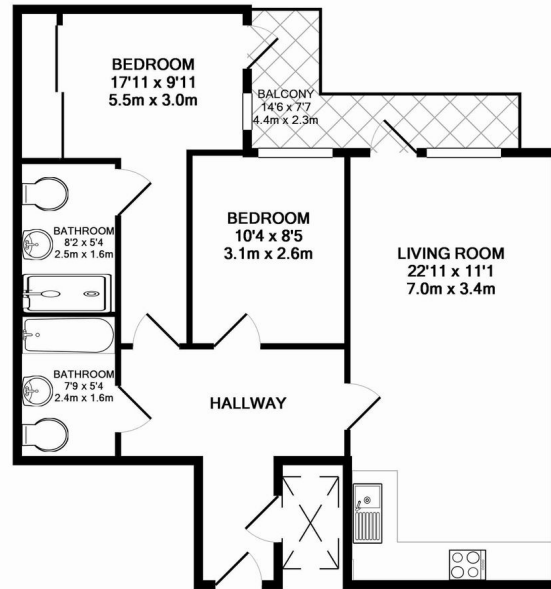

## Property features

**Two double bedrooms | Two Bathrooms | Open planned living | Fitted Kitchen | Furnished | EPC-C | Balcony | 24 Hour Concierge | Nearby Langdon Park DLR Station**

For more information about this property,  
please call our Canary Wharf branch on

# Seven Sea Gardens, Canary Wharf, E3

£508 per week, £2,200 per month + fees

www.benhams.com

CERAM COURT, CASPIAN WHARF  
 TOTAL APPROX. FLOOR AREA 662 SQ.FT. (61.5 SQ.M.)  
 Whilst every attempt has been made to ensure the accuracy of the floor plan contained here, measurements of doors, windows, rooms and any other items are approximate and no responsibility is taken for any error, omission, or mis-statement. This plan is for illustrative purposes only and should be used as such by any prospective purchaser. The services, systems and appliances shown have not been tested and no guarantee as to their operability or efficiency can be given  
 Made with Metropix ©2013