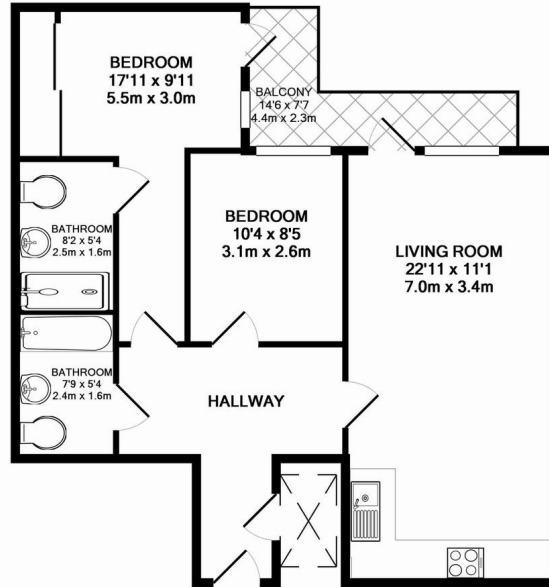

Please [click here](#) for full detail

Property features

Two double bedrooms | Two Bathrooms | Open planned living | Fitted Kitchen | Furnished | EPC-C | Balcony | 24 Hour Concierge | Nearby Langdon Park DLR Station

Benham & Reeves

Seven Sea Gardens, Canary Wharf, E3

£508 per week, £2,200 per month + fees

www.benhams.com

CERAM COURT, CASPIAN WHARF
 TOTAL APPROX. FLOOR AREA 662 SQ.FT. (61.5 SQ.M.)
 Whilst every attempt has been made to ensure the accuracy of the floor plan contained here, measurements of doors, windows, rooms and any other items are approximate and no responsibility is taken for any error, omission, or mis-statement. This plan is for illustrative purposes only and should be used as such by any prospective purchaser. The services, systems and appliances shown have not been tested and no guarantee as to their operability or efficiency can be given
 Made with Metropix ©2013