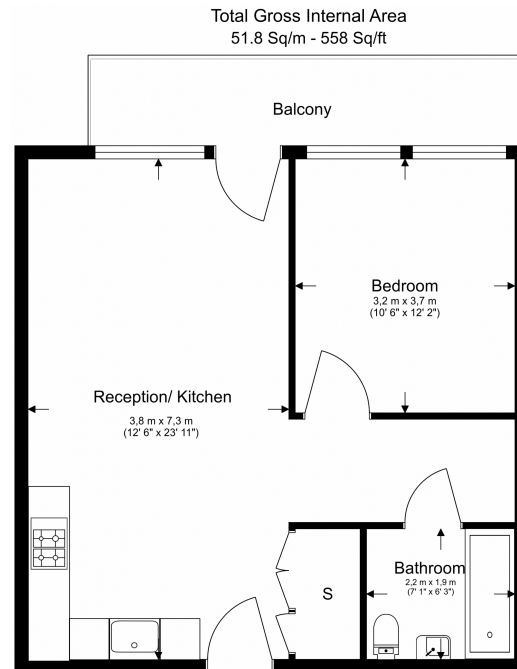

John Cabot House, Canary Wharf, E16

£508 per week, £2,201 per month + fees

www.benhams.com

Energy Efficiency Rating		
	Current	Potential
<i>Very energy efficient - lower running costs</i>		
(92-100) A		
(81-91) B	82	82
(69-80) C		
(55-68) D		
(39-54) E		
(21-38) F		
(1-20) G		
<i>Not energy efficient - higher running costs</i>		
England & Wales	EU Directive 2002/91/EC	

London branches open six days a week Mon - Sat

Canary Wharf | City | Colindale | Dartmouth Park | Ealing | Fulham
Hammersmith | Hampstead | Highgate | Hyde Park | Kensington | Kew
Knightsbridge | Nine Elms | Shoreditch | Southall | Surrey Quays
Wapping | Wembley | White City | Woolwich

International offices

China | Hong Kong SAR | India | Indonesia | Qatar | Malaysia | Middle East | Pakistan
Singapore | South Africa | Thailand | Turkey