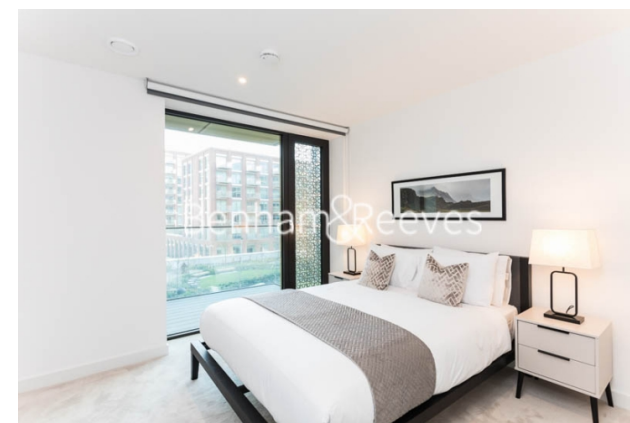

1 Bedroom   1 Bathroom   Furnished

A contemporary apartment located next Pontoon Dock DLR station, in a new riverside development. Conveniently located a short walk from Pontoon Dock DLR station.

Please [click here](#) for full detail

Property features

Double bedroom | Large open-plan reception | Modern furniture | Fitted Kitchen, including dishwasher | Family-size bathroom | EPC-B | Balcony | 24 Hour Concierge | Pontoon Dock DLR Station

For more information about this property, please call our Canary Wharf branch on

020 8036 3200

Redress & Client Money Protection :

Benham and Reeves are members of The Property Ombudsman redress scheme and have Client Money protection with ARLA Propertymark. You can find more information on our website at <https://www.benhams.com/membership/>

Benham & Reeves