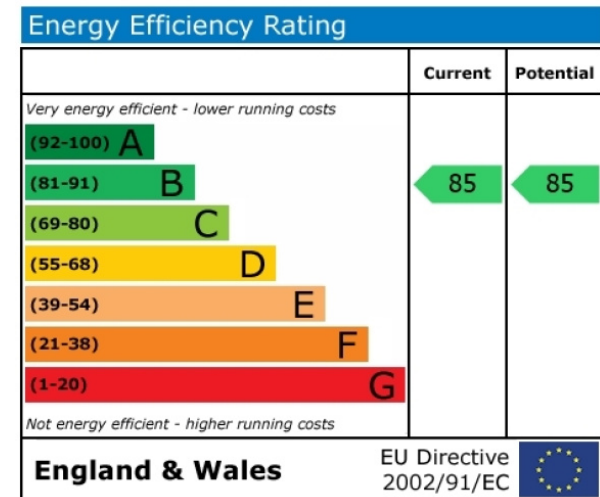

Yabsley Street, Canary Wharf, E14

£750 per week, £3,250 per month + fees

www.benhams.com

London branches open six days a week Mon - Sat

Canary Wharf | City | Colindale | Dartmouth Park | Ealing | Fulham
Hammersmith | Hampstead | Highgate | Hyde Park | Kensington | Kew
Knightsbridge | Nine Elms | Shoreditch | Southall | Surrey Quays
Wapping | Wembley | White City | Woolwich

International offices

China | Hong Kong SAR | India | Indonesia | Qatar | Malaysia | Middle East | Pakistan
Singapore | South Africa | Thailand | Turkey

Benham & Reeves