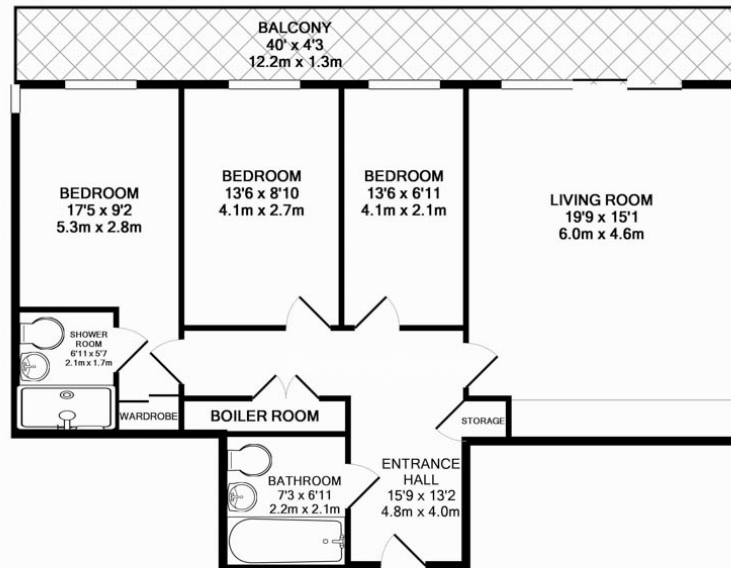

Yabsley Street, Canary Wharf, E14

£750 per week, £3,250 per month + fees

www.benhams.com

London branches open six days a week Mon - Sat

Canary Wharf | City | Colindale | Dartmouth Park | Ealing | Fulham
Hammersmith | Hampstead | Highgate | Hyde Park | Kensington | Kew
Knightsbridge | Nine Elms | Shoreditch | Southall | Surrey Quays
Wapping | Wembley | White City | Woolwich

International offices

China | Hong Kong SAR | India | Indonesia | Qatar | Malaysia | Middle East | Pakistan
Singapore | South Africa | Thailand | Turkey

Benham & Reeves