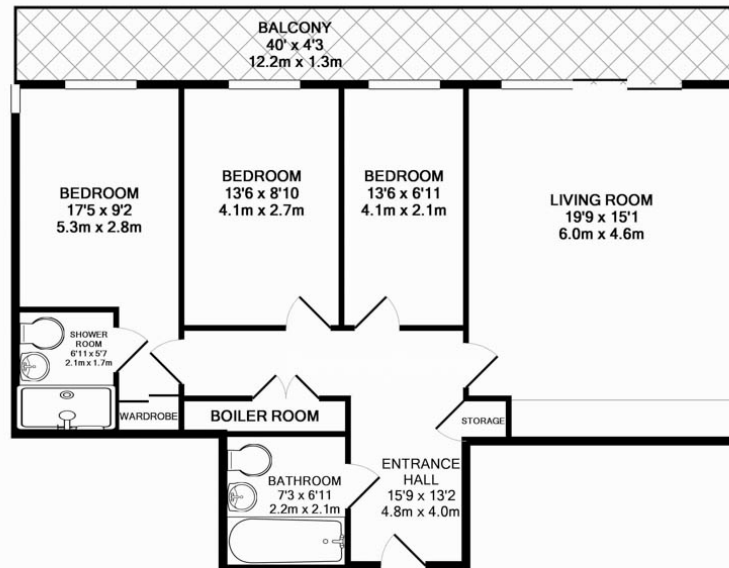

Yabsley Street, Canary Wharf, E14

£750 per week, £3,250 per month + fees

www.benhams.com

London branches open six days a week Mon - Sat

Canary Wharf | City | Colindale | Dartmouth Park | Ealing | Fulham
Hammersmith | Hampstead | Highgate | Hyde Park | Kensington | Kew
Knightsbridge | Nine Elms | Shoreditch | Southall | Surrey Quays
Wapping | Wembley | White City | Woolwich

International offices

China | Hong Kong SAR | India | Indonesia | Qatar | Malaysia | Middle East | Pakistan
Singapore | South Africa | Thailand | Turkey

Benham & Reeves