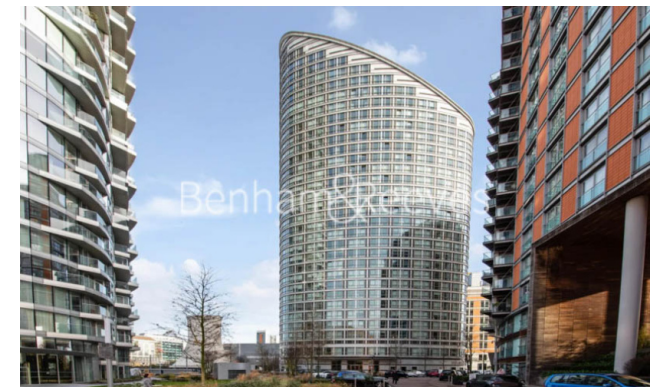

Studio 1 Bathroom Furnished

A fantastic Studio apartment set in a desirable Riverside development South of Canary Wharf Located nearby Blackwall DLR station and in walking distance to Canary Wharf.

Please [click here](#) for full detail

Property features

Studio Apartment | Modern Folding Beds | Siting area with open views | Fitted Kitchens | Floor to ceiling windows | EPC-C | Wood flooring | Power showers, and chrome fixtures | Residents Gym, Swimming Pool | Close to Blackwall DLR

For more information about this property,
please call our Canary Wharf branch on

020 8036 3200

Redress & Client Money Protection :

Benham and Reeves are members of The Property Ombudsman redress scheme and have Client Money protection with ARLA Propertymark. You can find more information on our website at <https://www.benhams.com/membership/>

Benham & Reeves