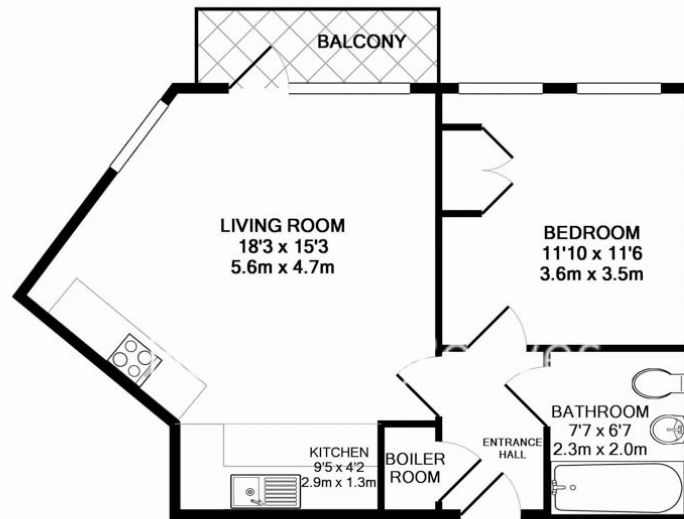

Please [click here](#) for full detail

Property features

One Double Bedroom | Modern Bathroom | Open Planned Living | Furnished | Fitted Kitchen | EPC-B | Balcony | Brand New Apartment | 24 Hour Concierge | Westferry And Limehouse DLR Station

Benham & Reeves

St. Anne's Street, Canary Wharf, E14

£415 per week, £1,798 per month + fees

www.benhams.com

F109.EH.E14

TOTAL APPROX. FLOOR AREA 510 SQ.FT. (47.4 SQ.M.)

Whilst every attempt has been made to ensure the accuracy of the floor plan contained here, measurements of doors, windows, rooms and any other items are approximate and no responsibility is taken for any error, omission, or mis-statement. This plan is for illustrative purposes only and should be used as such by any prospective purchaser. The services, systems and appliances shown have not been tested and no guarantee as to their operability or efficiency can be given
Made with Metropix ©2017