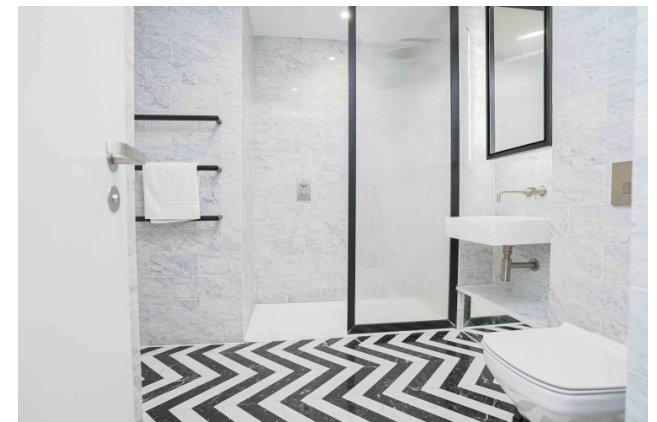

Studio 1 Bathroom Furnished

A contemporary and elegant apartment suite set within a highly prestigious development with fantastic Waterfront views and 5-star resident' facilities. Conveniently located a 5-minute walk from the financial heart of Canary Wharf, excellent transport networks.

Please [click here](#) for full detail

Property features

Modern Contemporary Studio Apartment five minutes from Canar | Excellent facilities - 24 Hr Concierge, Residents Gym | Well-laid-out reception with floor-to-ceiling windows | Outside Space - Private Balcony | Luxury Spacious Bathroom, ceramic tiles and storage | EPC-B | Excellent transport links | Close to Amenities | DLR South Quay 4 minutes walk, Jubille Line 5 minutes

For more information about this property, please call our Canary Wharf branch on

020 8036 3200

Redress & Client Money Protection :

Benham and Reeves are members of The Property Ombudsman redress scheme and have Client Money protection with ARLA Propertymark. You can find more information on our website at <https://www.benhams.com/membership/>

Benham & Reeves