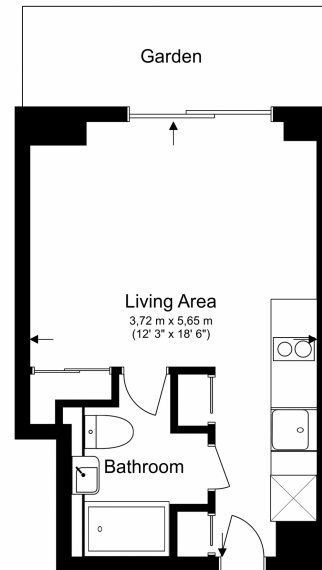

Wards Place, Canary Wharf, E14

£600 per week, £2,600 per month + fees

www.benhams.com

Total Gross Internal Area
36.8 Sq/m - 396 Sq/ft

Benham & Reeves

London branches open six days a week Mon - Sat

Canary Wharf | City | Colindale | Dartmouth Park | Ealing | Fulham
Hammersmith | Hampstead | Highgate | Hyde Park | Kensington | Kew
Knightsbridge | Nine Elms | Shoreditch | Southall | Surrey Quays
Wapping | Wembley | White City | Woolwich

International offices

China | Hong Kong SAR | India | Indonesia | Qatar | Malaysia | Middle East | Pakistan
Singapore | South Africa | Thailand | Turkey

Benham & Reeves