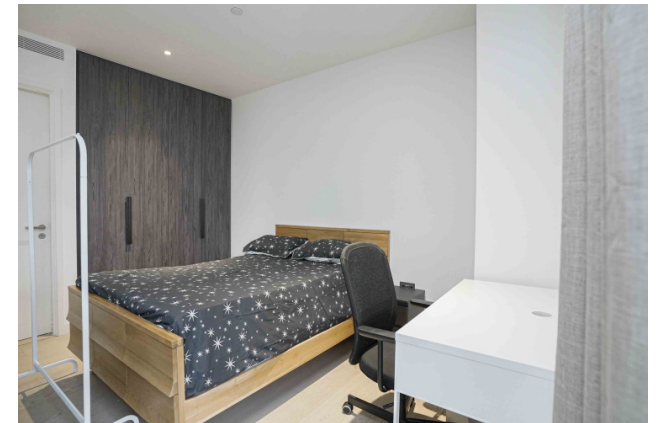

Studio 1 Bathroom Furnished

A contemporary and elegant apartment suite set within a highly prestigious development with fantastic Waterfront views and 5-star resident' facilities. Conveniently located a 5-minute walk from the financial heart of Canary Wharf, excellent transport networks.

Please [click here](#) for full detail

Property features

Modern Contemporary Studio Apartment five minutes from Canar | Excellent facilities - 24 Hr Concierge, Residents Gym | Well-laid-out reception with floor-to-ceiling windows | Outside Space - Private Balcony | Luxury Spacious Bathroom, ceramic tiles and storage | EPC-B | Excellent transport links | Close to Amenities | DLR South Quay 4 minutes walk, Jubille Line 5 minutes

For more information about this property, please call our Canary Wharf branch on

020 8036 3200

Redress & Client Money Protection :

Benham and Reeves are members of The Property Ombudsman redress scheme and have Client Money protection with ARLA Propertymark. You can find more information on our website at <https://www.benhams.com/membership/>

Benham & Reeves