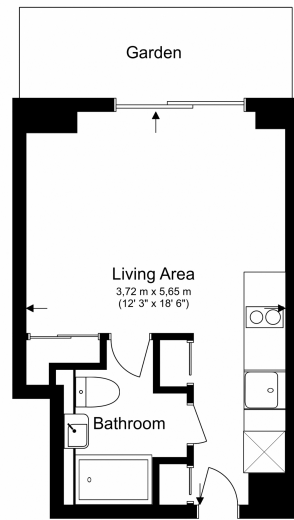

Wards Place, Canary Wharf, E14

£600 per week, £2,600 per month + fees

www.benhams.com

Total Gross Internal Area
36.8 Sq/m - 396 Sq/ft

Benham & Reeves

Score	Energy rating	Current	Potential
92+	A		
81-91	B	84 B	84 B
69-80	C		
55-68	D		
39-54	E		
21-38	F		
1-20	G		

London branches open six days a week Mon - Sat

Canary Wharf | City | Colindale | Dartmouth Park | Ealing | Fulham
Hammersmith | Hampstead | Highgate | Hyde Park | Kensington | Kew
Knightsbridge | Nine Elms | Shoreditch | Southall | Surrey Quays
Wapping | Wembley | White City | Woolwich

International offices

China | Hong Kong SAR | India | Indonesia | Qatar | Malaysia | Middle East | Pakistan
Singapore | South Africa | Thailand | Turkey

Benham & Reeves