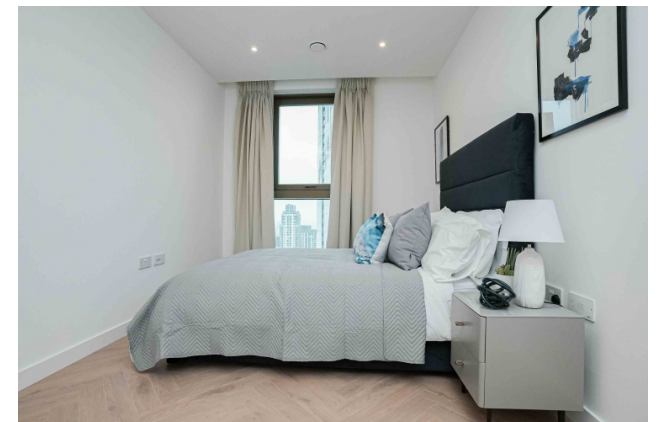

2 Bedrooms   2 Bathrooms   Furnished

Luxurious apartment situated within a prestigious development boasting stunning resident facilities, located in the heart of Canary Wharf and close to excellent transport links.

Please [click here](#) for full detail

Property features

Two Double Bedroom | Two Bathroom | Open Planned Living | Furnished | Fitted Kitchen | EPC-B | Benefits from 24 hour Concierge and Residents Gym | Walking distance to Canary wharf | Nearby DLR South Quay Plaza station

For more information about this property, please call our Canary Wharf branch on

020 8036 3200

Redress & Client Money Protection :
Benham and Reeves are members of The Property Ombudsman redress scheme and have Client Money protection with ARLA Propertymark.
You can find more information on our website at <https://www.benhams.com/membership/>

Benham & Reeves