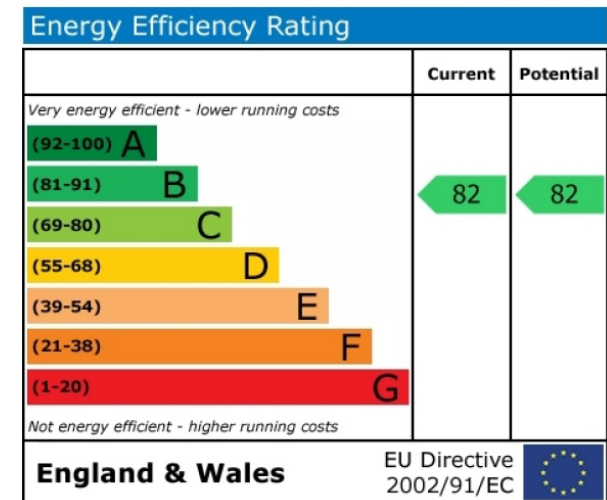

Benham&Reeves

New Festival Avenue, Canary Wharf, E14

£426 per week, £1,846 per month + fees

www.benhams.com

00130-901MANFQ.E14 - 9TH FLOOR
TOTAL APPROX. FLOOR AREA 499 SQ.FT. (46.3 SQ.M.)

Whilst every attempt has been made to ensure the accuracy of the floor plan contained here, measurements of doors, windows, rooms and any other items are approximate and no responsibility is taken for any error, omission, or mis-statement. This plan is for illustrative purposes only and should be used as such by any prospective purchaser. The services, systems and appliances shown have not been tested and no guarantee as to their operability or efficiency can be given
Made with Metropix ©2015