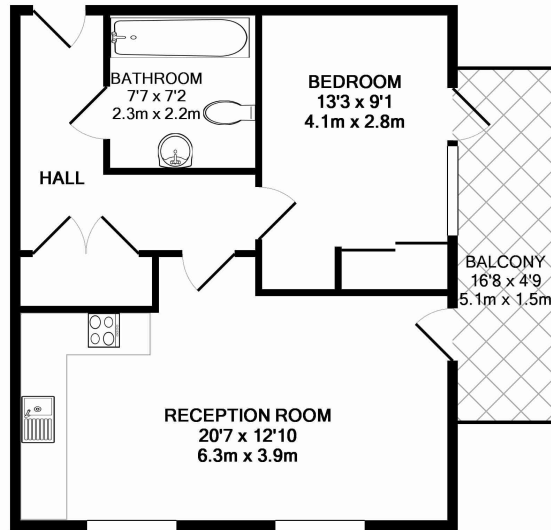

## Property features

**One Double Bedroom | One Bathroom | Open Planned Living | Furnished | Fitted Kitchen | EPC-B | Balcony | Concierge | Residence Gym | All Saints and Popular DLR Station**

For more information about this property, please call our Canary Wharf branch on

# New Festival Avenue, Canary Wharf, E14

£426 per week, £1,846 per month + fees

www.benhams.com

00130-901MANFQ.E14 - 9TH FLOOR  
TOTAL APPROX. FLOOR AREA 499 SQ.FT. (46.3 SQ.M.)

Whilst every attempt has been made to ensure the accuracy of the floor plan contained here, measurements of doors, windows, rooms and any other items are approximate and no responsibility is taken for any error, omission, or mis-statement. This plan is for illustrative purposes only and should be used as such by any prospective purchaser. The services, systems and appliances shown have not been tested and no guarantee as to their operability or efficiency can be given  
Made with Metropix ©2015