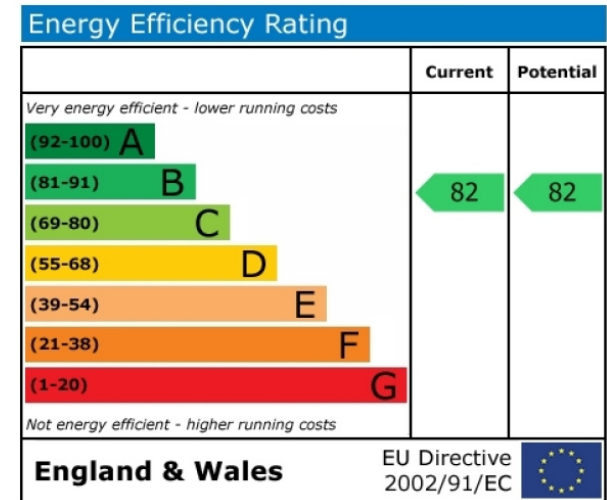

# New Festival Avenue, Canary Wharf, E14

£426 per week, £1,846 per month + fees

www.benhams.com

00130-901MANFQ.E14 - 9TH FLOOR  
TOTAL APPROX. FLOOR AREA 499 SQ.FT. (46.3 SQ.M.)

Whilst every attempt has been made to ensure the accuracy of the floor plan contained here, measurements of doors, windows, rooms and any other items are approximate and no responsibility is taken for any error, omission, or mis-statement. This plan is for illustrative purposes only and should be used as such by any prospective purchaser. The services, systems and appliances shown have not been tested and no guarantee as to their operability or efficiency can be given  
Made with Metropix ©2015