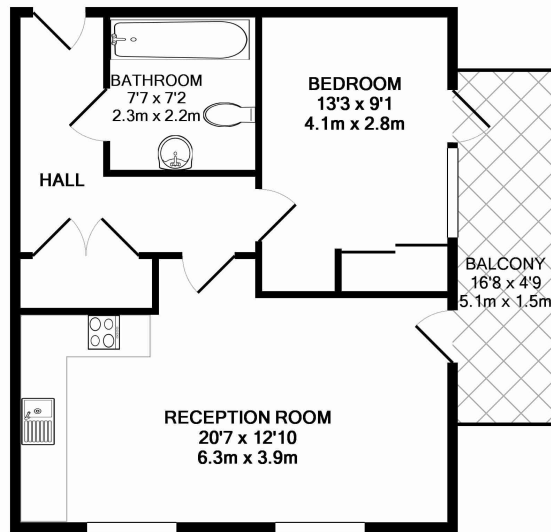

Please [click here](#) for full detail

Property features

One Double Bedroom | One Bathroom | Open Planned Living | Furnished | Fitted Kitchen | EPC-B | Balcony | Concierge | Residence Gym | All Saints and Popular DLR Station

Benham&Reeves

New Festival Avenue, Canary Wharf, E14

£426 per week, £1,846 per month + fees

www.benhams.com

00130-901MANFQ.E14 - 9TH FLOOR
TOTAL APPROX. FLOOR AREA 499 SQ.FT. (46.3 SQ.M.)

Whilst every attempt has been made to ensure the accuracy of the floor plan contained here, measurements of doors, windows, rooms and any other items are approximate and no responsibility is taken for any error, omission, or mis-statement. This plan is for illustrative purposes only and should be used as such by any prospective purchaser. The services, systems and appliances shown have not been tested and no guarantee as to their operability or efficiency can be given
Made with Metropix ©2015