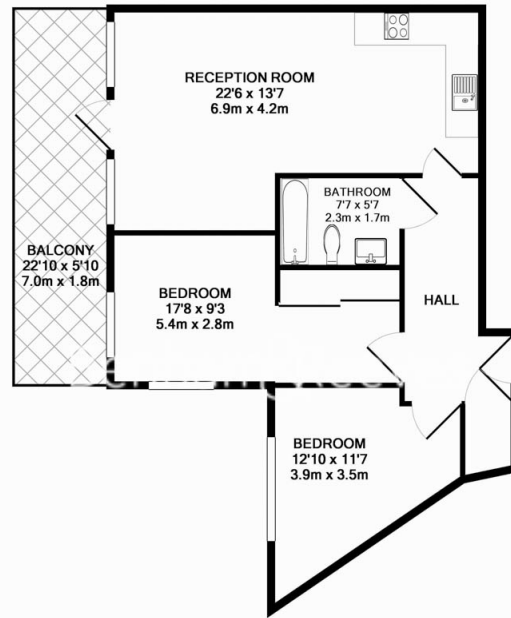

Ingot Tower, Canary Wharf, E14

£531 per week, £2,301 per month + fees

www.benhams.com