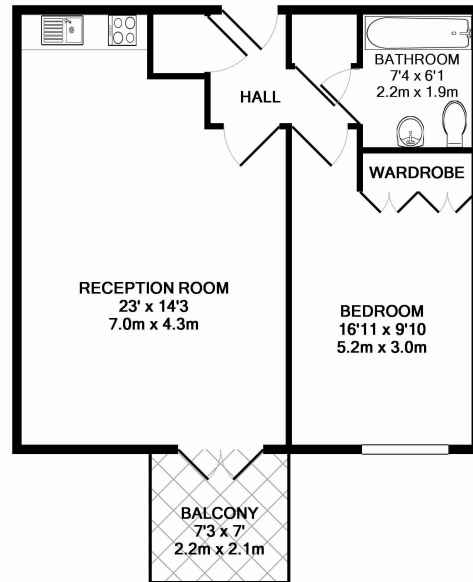

Naxos Building, Canary Wharf, E14

£462 per week, £2,002 per month + fees

www.benhams.com

NAXOS BUILDING, 4 HUTCHING STREET, E14
TOTAL APPROX. FLOOR AREA 555 SQ.FT. (51.6 SQ.M.)