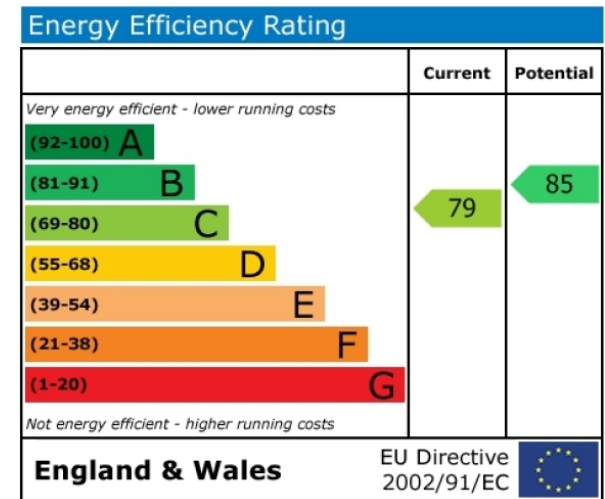

London branches open six days a week Mon - Sat

Canary Wharf | City | Colindale | Dartmouth Park | Ealing | Fulham
Hammersmith | Hampstead | Highgate | Hyde Park | Kensington | Kew
Knightsbridge | Nine Elms | Shoreditch | Southall | Surrey Quays
Wapping | Wembley | White City | Woolwich

International offices

China | Hong Kong SAR | India | Indonesia | Qatar | Malaysia | Middle East | Pakistan
Singapore | South Africa | Thailand | Turkey