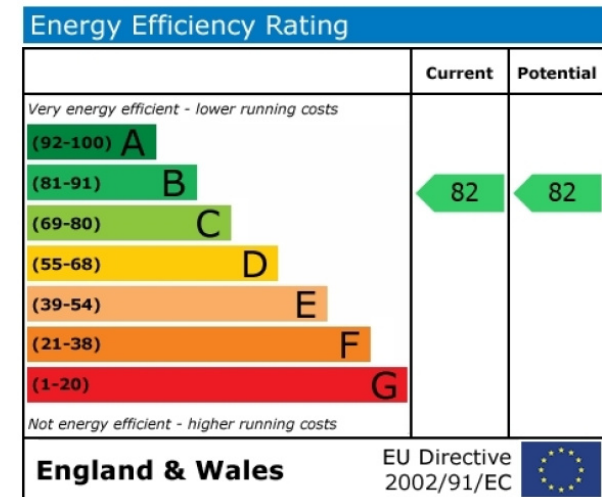

London branches open six days a week Mon - Sat

Canary Wharf | City | Colindale | Dartmouth Park | Ealing | Fulham
Hammersmith | Hampstead | Highgate | Hyde Park | Kensington | Kew
Knightsbridge | Nine Elms | Shoreditch | Southall | Surrey Quays
Wapping | Wembley | White City | Woolwich

International offices

China | Hong Kong SAR | India | Indonesia | Qatar | Malaysia | Middle East | Pakistan
Singapore | South Africa | Thailand | Turkey