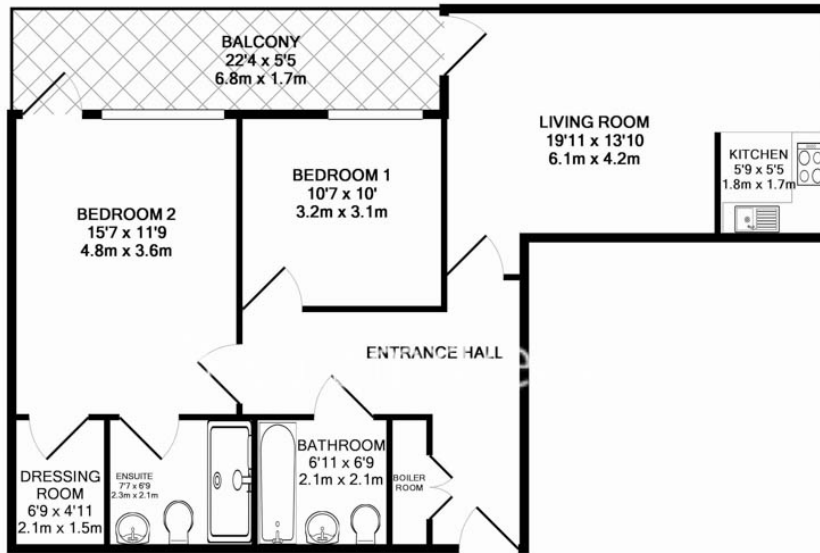

Forge Square, Canary Wharf, E14

£554 per week, £2,400 per month + fees

www.benhams.com

TOTAL APPROX. FLOOR AREA 801 SQ.FT. (74.4 SQ.M.)