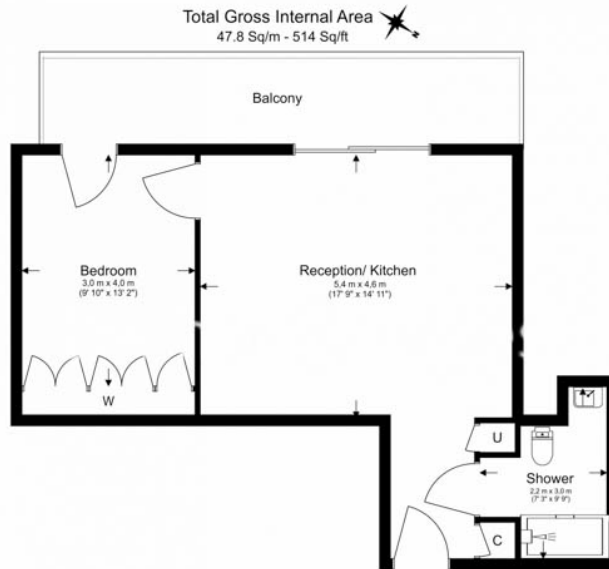

Wardian, Canary Wharf, E14

£635 per week, £2,752 per month + fees

www.benhams.com