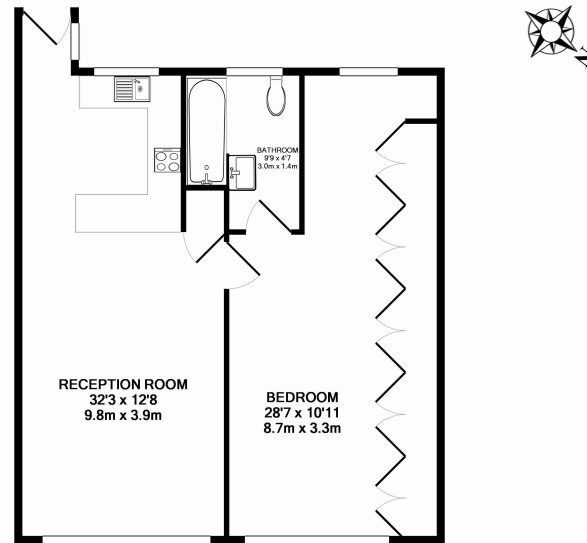

St. George's Court, Brompton Road, SW3

£750 per week, £3,250 per month + fees

www.benhams.com