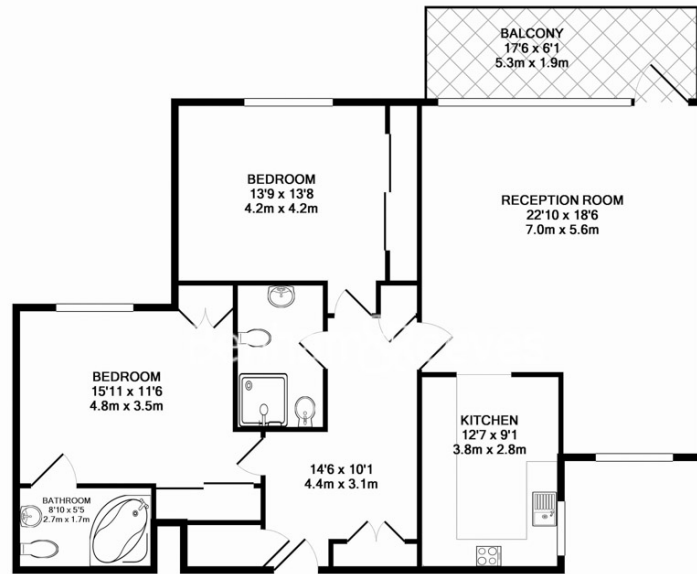

Broadlands Lodge, Broadlands Road, N6

£635 per week, £2,752 per month + fees

www.benhams.com

London branches open six days a week Mon - Sat

Canary Wharf | City | Colindale | Dartmouth Park | Ealing | Fulham
Hammersmith | Hampstead | Highgate | Hyde Park | Kensington | Kew
Knightsbridge | Nine Elms | Shoreditch | Southall | Surrey Quays
Wapping | Wembley | White City | Woolwich

International offices

China | Hong Kong SAR | India | Indonesia | Qatar | Malaysia | Middle East | Pakistan
Singapore | South Africa | Thailand | Turkey