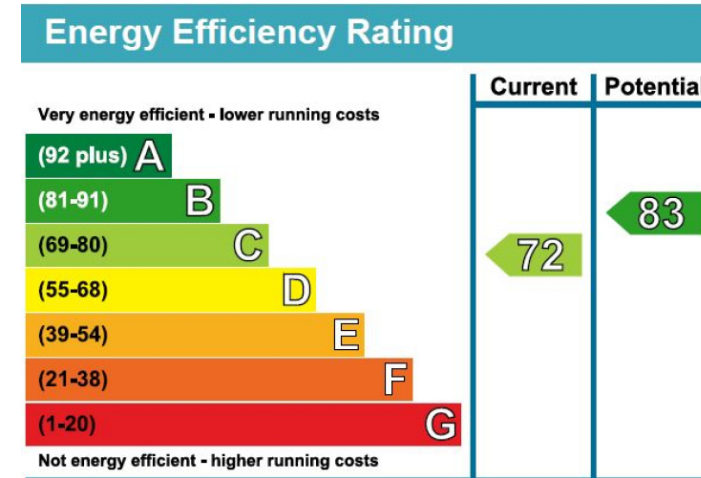

Broadlands Lodge, Broadlands Road, N6

£635 per week, £2,752 per month + fees

www.benhams.com

London branches open six days a week Mon - Sat

Canary Wharf | City | Colindale | Dartmouth Park | Ealing | Fulham
Hammersmith | Hampstead | Highgate | Hyde Park | Kensington | Kew
Knightsbridge | Nine Elms | Shoreditch | Southall | Surrey Quays
Wapping | Wembley | White City | Woolwich

International offices

China | Hong Kong SAR | India | Indonesia | Qatar | Malaysia | Middle East | Pakistan
Singapore | South Africa | Thailand | Turkey