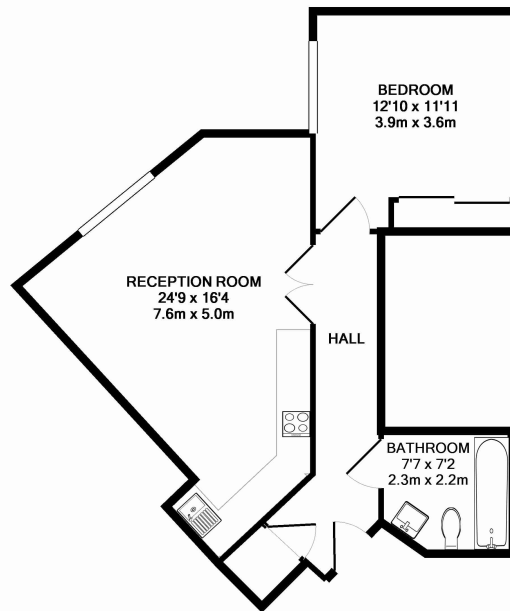

The Hansom, Bridge Place, Victoria, SW1

£695 per week, £3,012 per month + fees

www.benhams.com

00468-502-HB.SW1 - 5TH FLOOR
TOTAL APPROX. FLOOR AREA 563 SQ.FT. (52.3 SQ.M.)