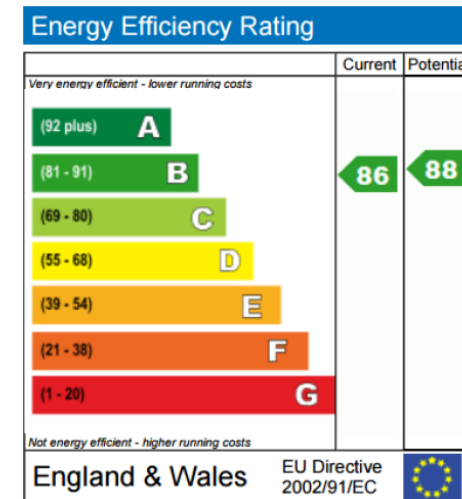

London branches open six days a week Mon - Sat

Canary Wharf | City | Colindale | Dartmouth Park | Ealing | Fulham
Hammersmith | Hampstead | Highgate | Hyde Park | Kensington | Kew
Knightsbridge | Nine Elms | Shoreditch | Southall | Surrey Quays
Wapping | Wembley | White City | Woolwich

International offices

China | Hong Kong SAR | India | Indonesia | Qatar | Malaysia | Middle East | Pakistan
Singapore | South Africa | Thailand | Turkey