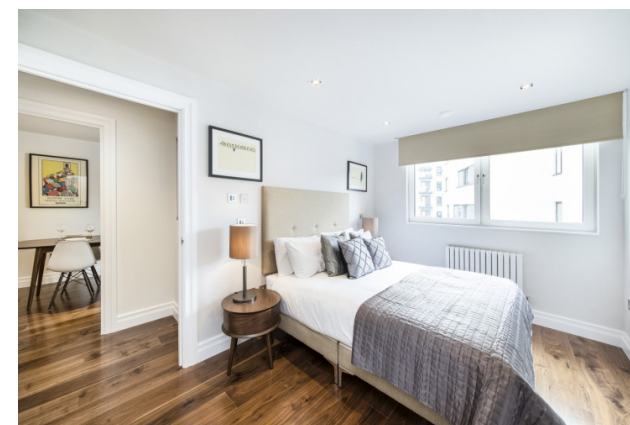

1 Bedroom   1 Bathroom   Furnished

A gorgeous 563 Sq Ft ONE-BEDROOM apartment on the 5th Floor of THE HANSOM directly opposite VICTORIA STATION. Finished to an impeccable standard, this spacious apartment affords a resident access to a vibrant lifestyle with nearby theaters, shops, cinemas & fabulous restaurants. Residents also benefit from a DAYTIME PORTER.

Please [click here](#) for full detail

Property features

1 Bedroom | 1 Bathroom | Reception | Furnished | Fully-Fitted Kitchen | EPC-B | 563 Sq Ft | Wood Flooring, Fantastic Location | Daytime Porter | Opposite Victoria Station

For more information about this property, please call our Knightsbridge branch on

020 7581 2112

Redress & Client Money Protection :

Benham and Reeves are members of The Property Ombudsman redress scheme and have Client Money protection with ARLA Propertymark. You can find more information on our website at <https://www.benhams.com/membership/>

Benham & Reeves