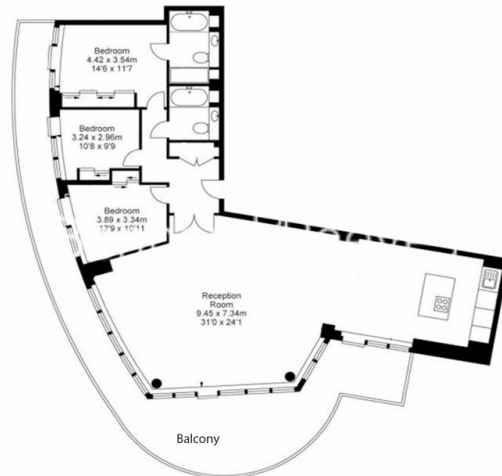

Kew Bridge Road, Brentford, TW8

£1,731 per week, £7,500 per month + fees

www.benhams.com

Approx Gross Area: 148 Sqm / 1600 Sq Ft

London branches open six days a week Mon - Sat

Canary Wharf | City | Colindale | Dartmouth Park | Ealing | Fulham
Hammersmith | Hampstead | Highgate | Hyde Park | Kensington | Kew
Knightsbridge | Nine Elms | Shoreditch | Southall | Surrey Quays
Wapping | Wembley | White City | Woolwich

International offices

China | Hong Kong SAR | India | Indonesia | Qatar | Malaysia | Middle East | Pakistan
Singapore | South Africa | Thailand | Turkey