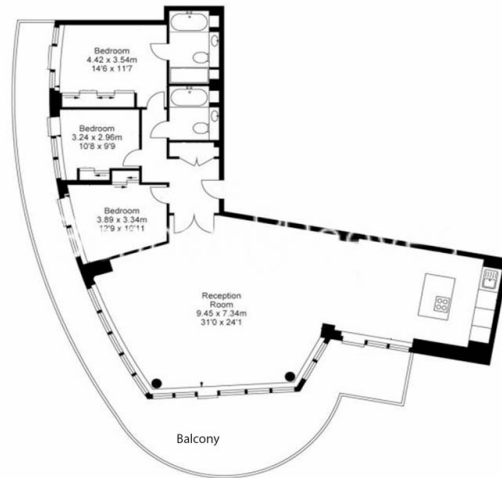

Kew Bridge Road, Brentford, TW8

£1,731 per week, £7,500 per month + fees

www.benhams.com

Approx Gross Area: 148 Sqm / 1600 Sq Ft

London branches open six days a week Mon - Sat

Canary Wharf | City | Colindale | Dartmouth Park | Ealing | Fulham
Hammersmith | Hampstead | Highgate | Hyde Park | Kensington | Kew
Knightsbridge | Nine Elms | Shoreditch | Southall | Surrey Quays
Wapping | Wembley | White City | Woolwich

International offices

China | Hong Kong SAR | India | Indonesia | Qatar | Malaysia | Middle East | Pakistan
Singapore | South Africa | Thailand | Turkey