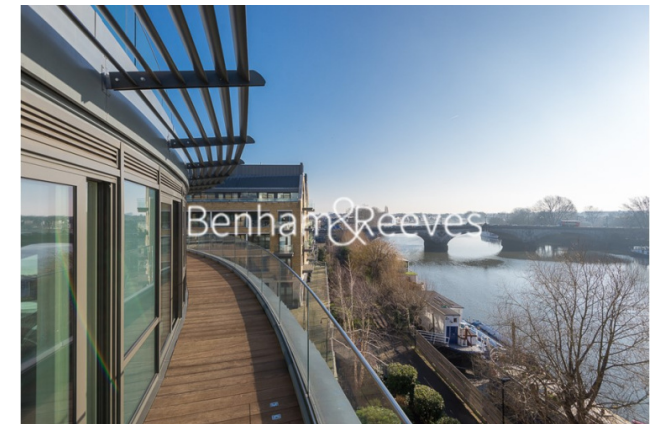

3 Bedrooms   2 Bathrooms
Furnished/UnFurnished

Elite spacious apartment with River Views situated in a popular development that enjoys a riverside location, close the amenities of Kew. The development offers underground parking, 24-hour concierge, and is a brief walk from Kew Bridge National Rail station.

Please [click here](#) for full detail

Property features

Underground parking | Residents gym | Air conditioning | Wood floor | Underfloor heating | EPC-B | River views | Full privacy bedrooms | Private terrace | Kew bridge station

For more information about this property,
please call our Kew branch on

020 8326 1960

Redress & Client Money Protection :

Benham and Reeves are members of The Property Ombudsman redress scheme and have Client Money protection with ARLA Propertymark. You can find more information on our website at <https://www.benhams.com/membership/>

Benham & Reeves