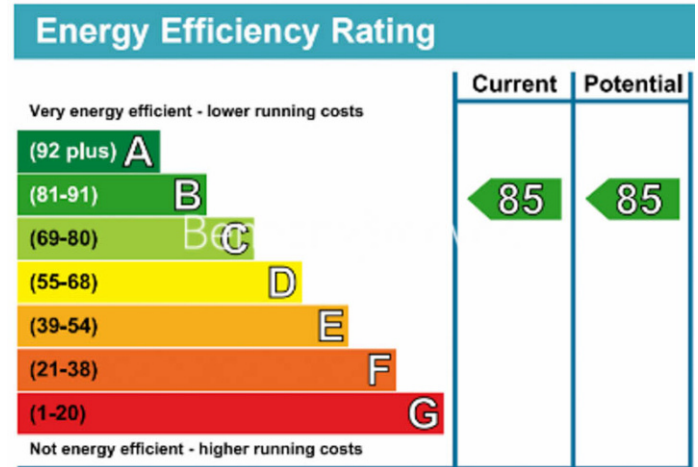

Kew Bridge Road, Brentford, TW8

£1,731 per week, £7,500 per month + fees

www.benhams.com

Approx Gross Area: 148 Sqm / 1600 Sq Ft

London branches open six days a week Mon - Sat

Canary Wharf | City | Colindale | Dartmouth Park | Ealing | Fulham
Hammersmith | Hampstead | Highgate | Hyde Park | Kensington | Kew
Knightsbridge | Nine Elms | Shoreditch | Southall | Surrey Quays
Wapping | Wembley | White City | Woolwich

International offices

China | Hong Kong SAR | India | Indonesia | Qatar | Malaysia | Middle East | Pakistan
Singapore | South Africa | Thailand | Turkey