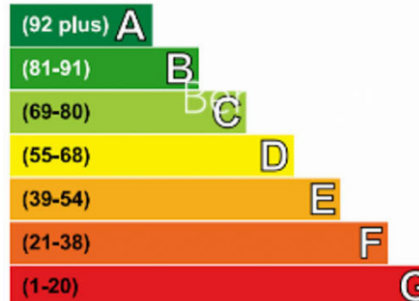

Energy Efficiency Rating

Very energy efficient - lower running costs

	Current	Potential
Very energy efficient - lower running costs		
(92 plus) A		
(81-91) B	88	88
(69-80) C		
(55-68) D		
(39-54) E		
(21-38) F		
(1-20) G		
Not energy efficient - higher running costs		

London branches open six days a week Mon - Sat

Canary Wharf | City | Colindale | Dartmouth Park | Ealing | Fulham
Hammersmith | Hampstead | Highgate | Hyde Park | Kensington | Kew
Knightsbridge | Nine Elms | Shoreditch | Southall | Surrey Quays
Wapping | Wembley | White City | Woolwich

International offices

China | Hong Kong SAR | India | Indonesia | Qatar | Malaysia | Middle East | Pakistan
Singapore | South Africa | Thailand | Turkey