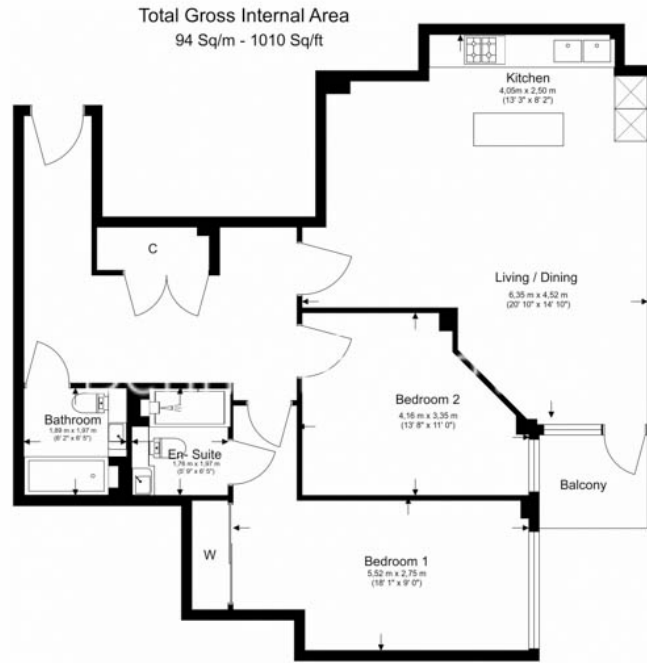

Kew Bridge Road, Brentford, TW8

£738 per week, £3,200 per month + fees

www.benhams.com