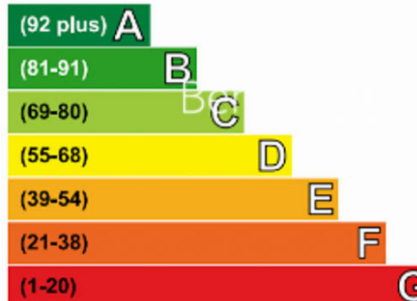

Energy Efficiency Rating

Very energy efficient - lower running costs

	Current	Potential
Very energy efficient - lower running costs		
(92 plus) A		
(81-91) B	88	88
(69-80) C		
(55-68) D		
(39-54) E		
(21-38) F		
(1-20) G		
Not energy efficient - higher running costs		

London branches open six days a week Mon - Sat

Canary Wharf | City | Colindale | Dartmouth Park | Ealing | Fulham
Hammersmith | Hampstead | Highgate | Hyde Park | Kensington | Kew
Knightsbridge | Nine Elms | Shoreditch | Southall | Surrey Quays
Wapping | Wembley | White City | Woolwich

International offices

China | Hong Kong SAR | India | Indonesia | Qatar | Malaysia | Middle East | Pakistan
Singapore | South Africa | Thailand | Turkey