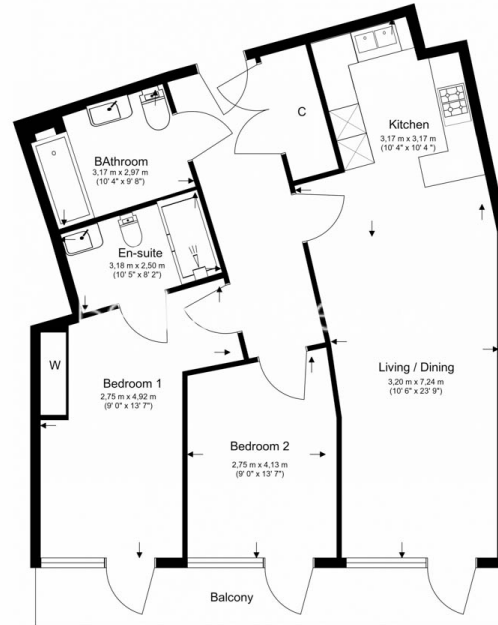

Kew Bridge Road, Brentford, TW8

£762 per week, £3,302 per month + fees

www.benhams.com

Total Gross Internal Area
78 Sq/m - 840 Sq/ft

View south towards the River Thames