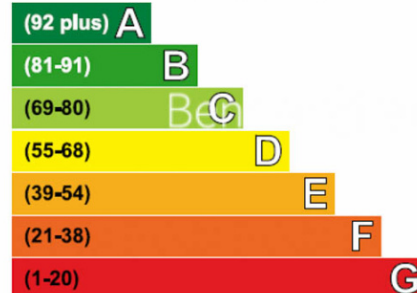

Energy Efficiency Rating

Very energy efficient - lower running costs

	Current	Potential
Very energy efficient - lower running costs		
(92 plus) A		
(81-91) B	87	87
(69-80) C		
(55-68) D		
(39-54) E		
(21-38) F		
(1-20) G		
Not energy efficient - higher running costs		

London branches open six days a week Mon - Sat

Canary Wharf | City | Colindale | Dartmouth Park | Ealing | Fulham
Hammersmith | Hampstead | Highgate | Hyde Park | Kensington | Kew
Knightsbridge | Nine Elms | Shoreditch | Southall | Surrey Quays
Wapping | Wembley | White City | Woolwich

International offices

China | Hong Kong SAR | India | Indonesia | Israel | Malaysia | Middle East | Pakistan
Qatar | Singapore | South Africa | Thailand | Turkey