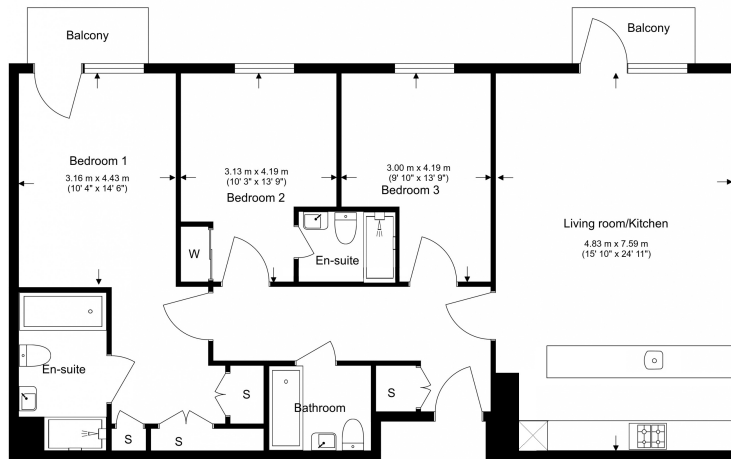

Kew Bridge Road, Brentford, TW8

£1,085 per week, £4,702 per month + fees

www.benhams.com

4th Floor
Total Gross Internal Area
107.6 Sq/m - 1,158 Sq/ft

Score	Energy rating	Current	Potential
92+	A		
81-91	B	84 B	84 B
69-80	C		
55-68	D		
39-54	E		
21-38	F		
1-20	G		

London branches open six days a week Mon - Sat

Canary Wharf | City | Colindale | Dartmouth Park | Ealing | Fulham
Hammersmith | Hampstead | Highgate | Hyde Park | Kensington | Kew
Knightsbridge | Nine Elms | Shoreditch | Southall | Surrey Quays
Wapping | Wembley | White City | Woolwich

International offices

China | Hong Kong SAR | India | Indonesia | Qatar | Malaysia | Middle East | Pakistan
Singapore | South Africa | Thailand | Turkey