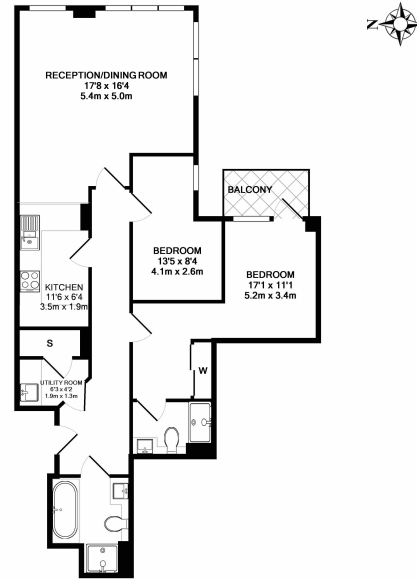

Kew Bridge Road, Brentford, TW8

£715 per week, £3,100 per month + fees

www.benhams.com