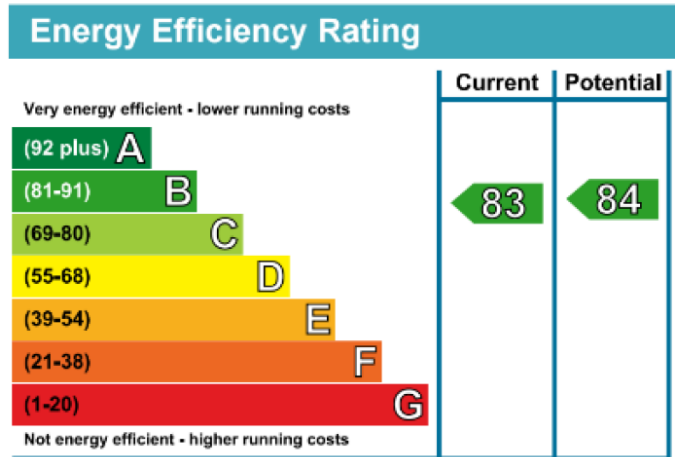

Generated by intelligent systems