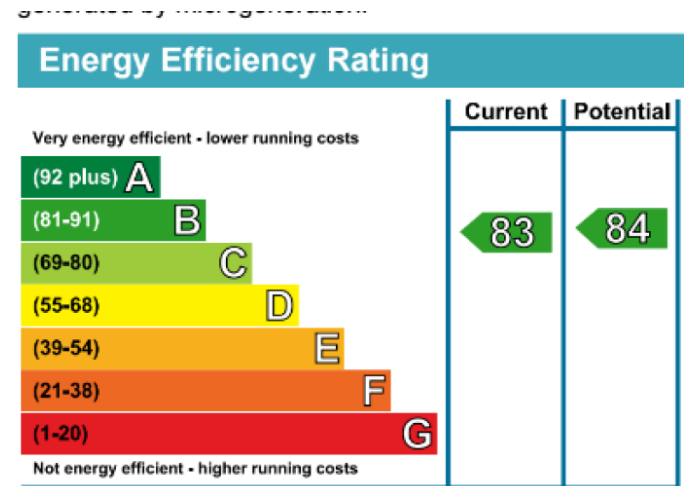

Kew Bridge Road, Brentford, TW8

£692 per week, £2,999 per month + fees

www.benhams.com

00380-28BH.KB.TW8 - 3rd floor

Living/Dining	6.11m x 4.78m	20'0" x 15'8"
Kitchen	2.85m x 2.36m	9'4" x 7'8"
Bedroom 1	3.14m x 2.68m	10'3" x 8'9"
Bedroom 2	3.62m x 2.55m	11'10" x 8'4"

London branches open six days a week Mon - Sat

Canary Wharf | City | Colindale | Dartmouth Park | Ealing | Fulham
Hammersmith | Hampstead | Highgate | Hyde Park | Kensington | Kew
Knightsbridge | Nine Elms | Shoreditch | Southall | Surrey Quays
Wapping | Wembley | White City | Woolwich

International offices

China | Hong Kong SAR | India | Indonesia | Israel | Malaysia | Middle East | Pakistan
Qatar | Singapore | South Africa | Thailand | Turkey