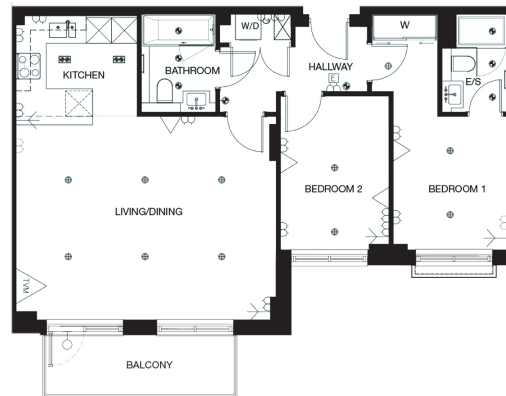

Kew Bridge Road, Brentford, TW8

£692 per week, £2,999 per month + fees

www.benhams.com

00380-28BH.KB.TW8 - 3rd floor

Living/Dining	6.11m x 4.78m	20'0" x 15'8"
Kitchen	2.85m x 2.36m	9'4" x 7'8"
Bedroom 1	3.14m x 2.68m	10'3" x 8'9"
Bedroom 2	3.62m x 2.55m	11'10" x 8'4"

London branches open six days a week Mon - Sat

Canary Wharf | City | Colindale | Dartmouth Park | Ealing | Fulham
Hammersmith | Hampstead | Highgate | Hyde Park | Kensington | Kew
Knightsbridge | Nine Elms | Shoreditch | Southall | Surrey Quays
Wapping | Wembley | White City | Woolwich

International offices

China | Hong Kong SAR | India | Indonesia | Israel | Malaysia | Middle East | Pakistan
Qatar | Singapore | South Africa | Thailand | Turkey