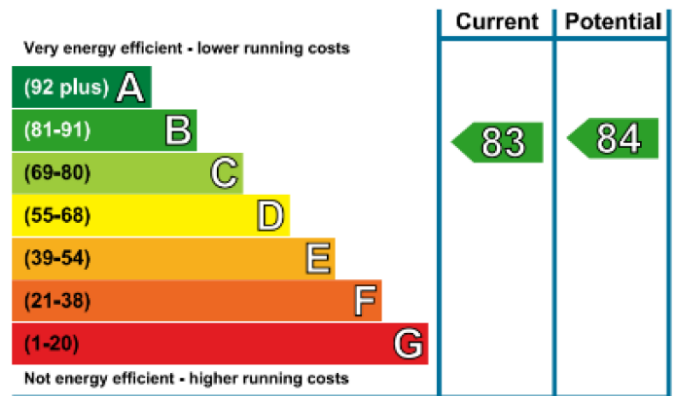

Energy Efficiency Rating

London branches open six days a week Mon - Sat

Canary Wharf | City | Colindale | Dartmouth Park | Ealing | Fulham
Hammersmith | Hampstead | Highgate | Hyde Park | Kensington | Kew
Knightsbridge | Nine Elms | Shoreditch | Southall | Surrey Quays
Wapping | Wembley | White City | Woolwich

International offices

China | Hong Kong SAR | India | Indonesia | Qatar | Malaysia | Middle East | Pakistan
Singapore | South Africa | Thailand | Turkey