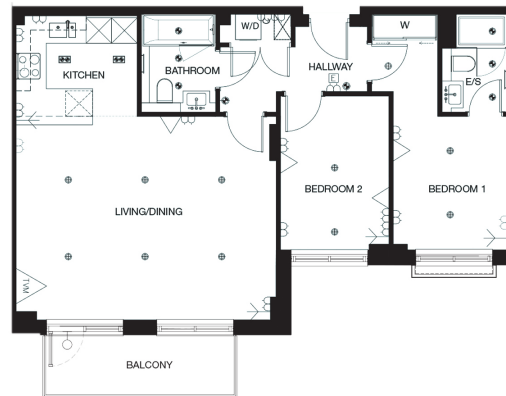

Kew Bridge Road, Brentford, TW8

£692 per week, £2,999 per month + fees

www.benhams.com

00380-28BH.KB.TW8 - 3rd floor

Living/Dining	6.11m × 4.78m	20'0" × 15'8"
Kitchen	2.85m × 2.36m	9'4" × 7'8"
Bedroom 1	3.14m × 2.68m	10'3" × 8'9"
Bedroom 2	3.62m × 2.55m	11'10" × 8'4"