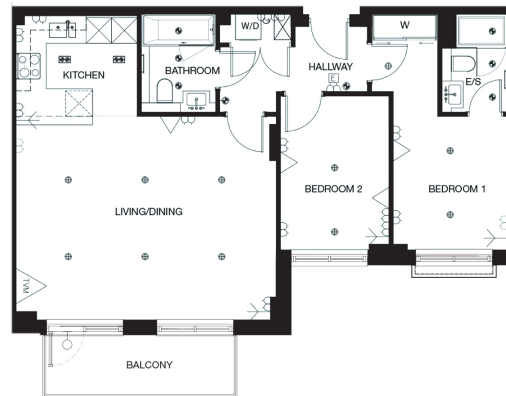

Kew Bridge Road, Brentford, TW8

£715 per week, £3,100 per month + fees

www.benhams.com

00380-28BH.KB.TW8 - 3rd floor

Living/Dining	6.11m × 4.78m	20'0" × 15'8"
Kitchen	2.85m × 2.36m	9'4" × 7'8"
Bedroom 1	3.14m × 2.68m	10'3" × 8'9"
Bedroom 2	3.62m × 2.55m	11'10" × 8'4"